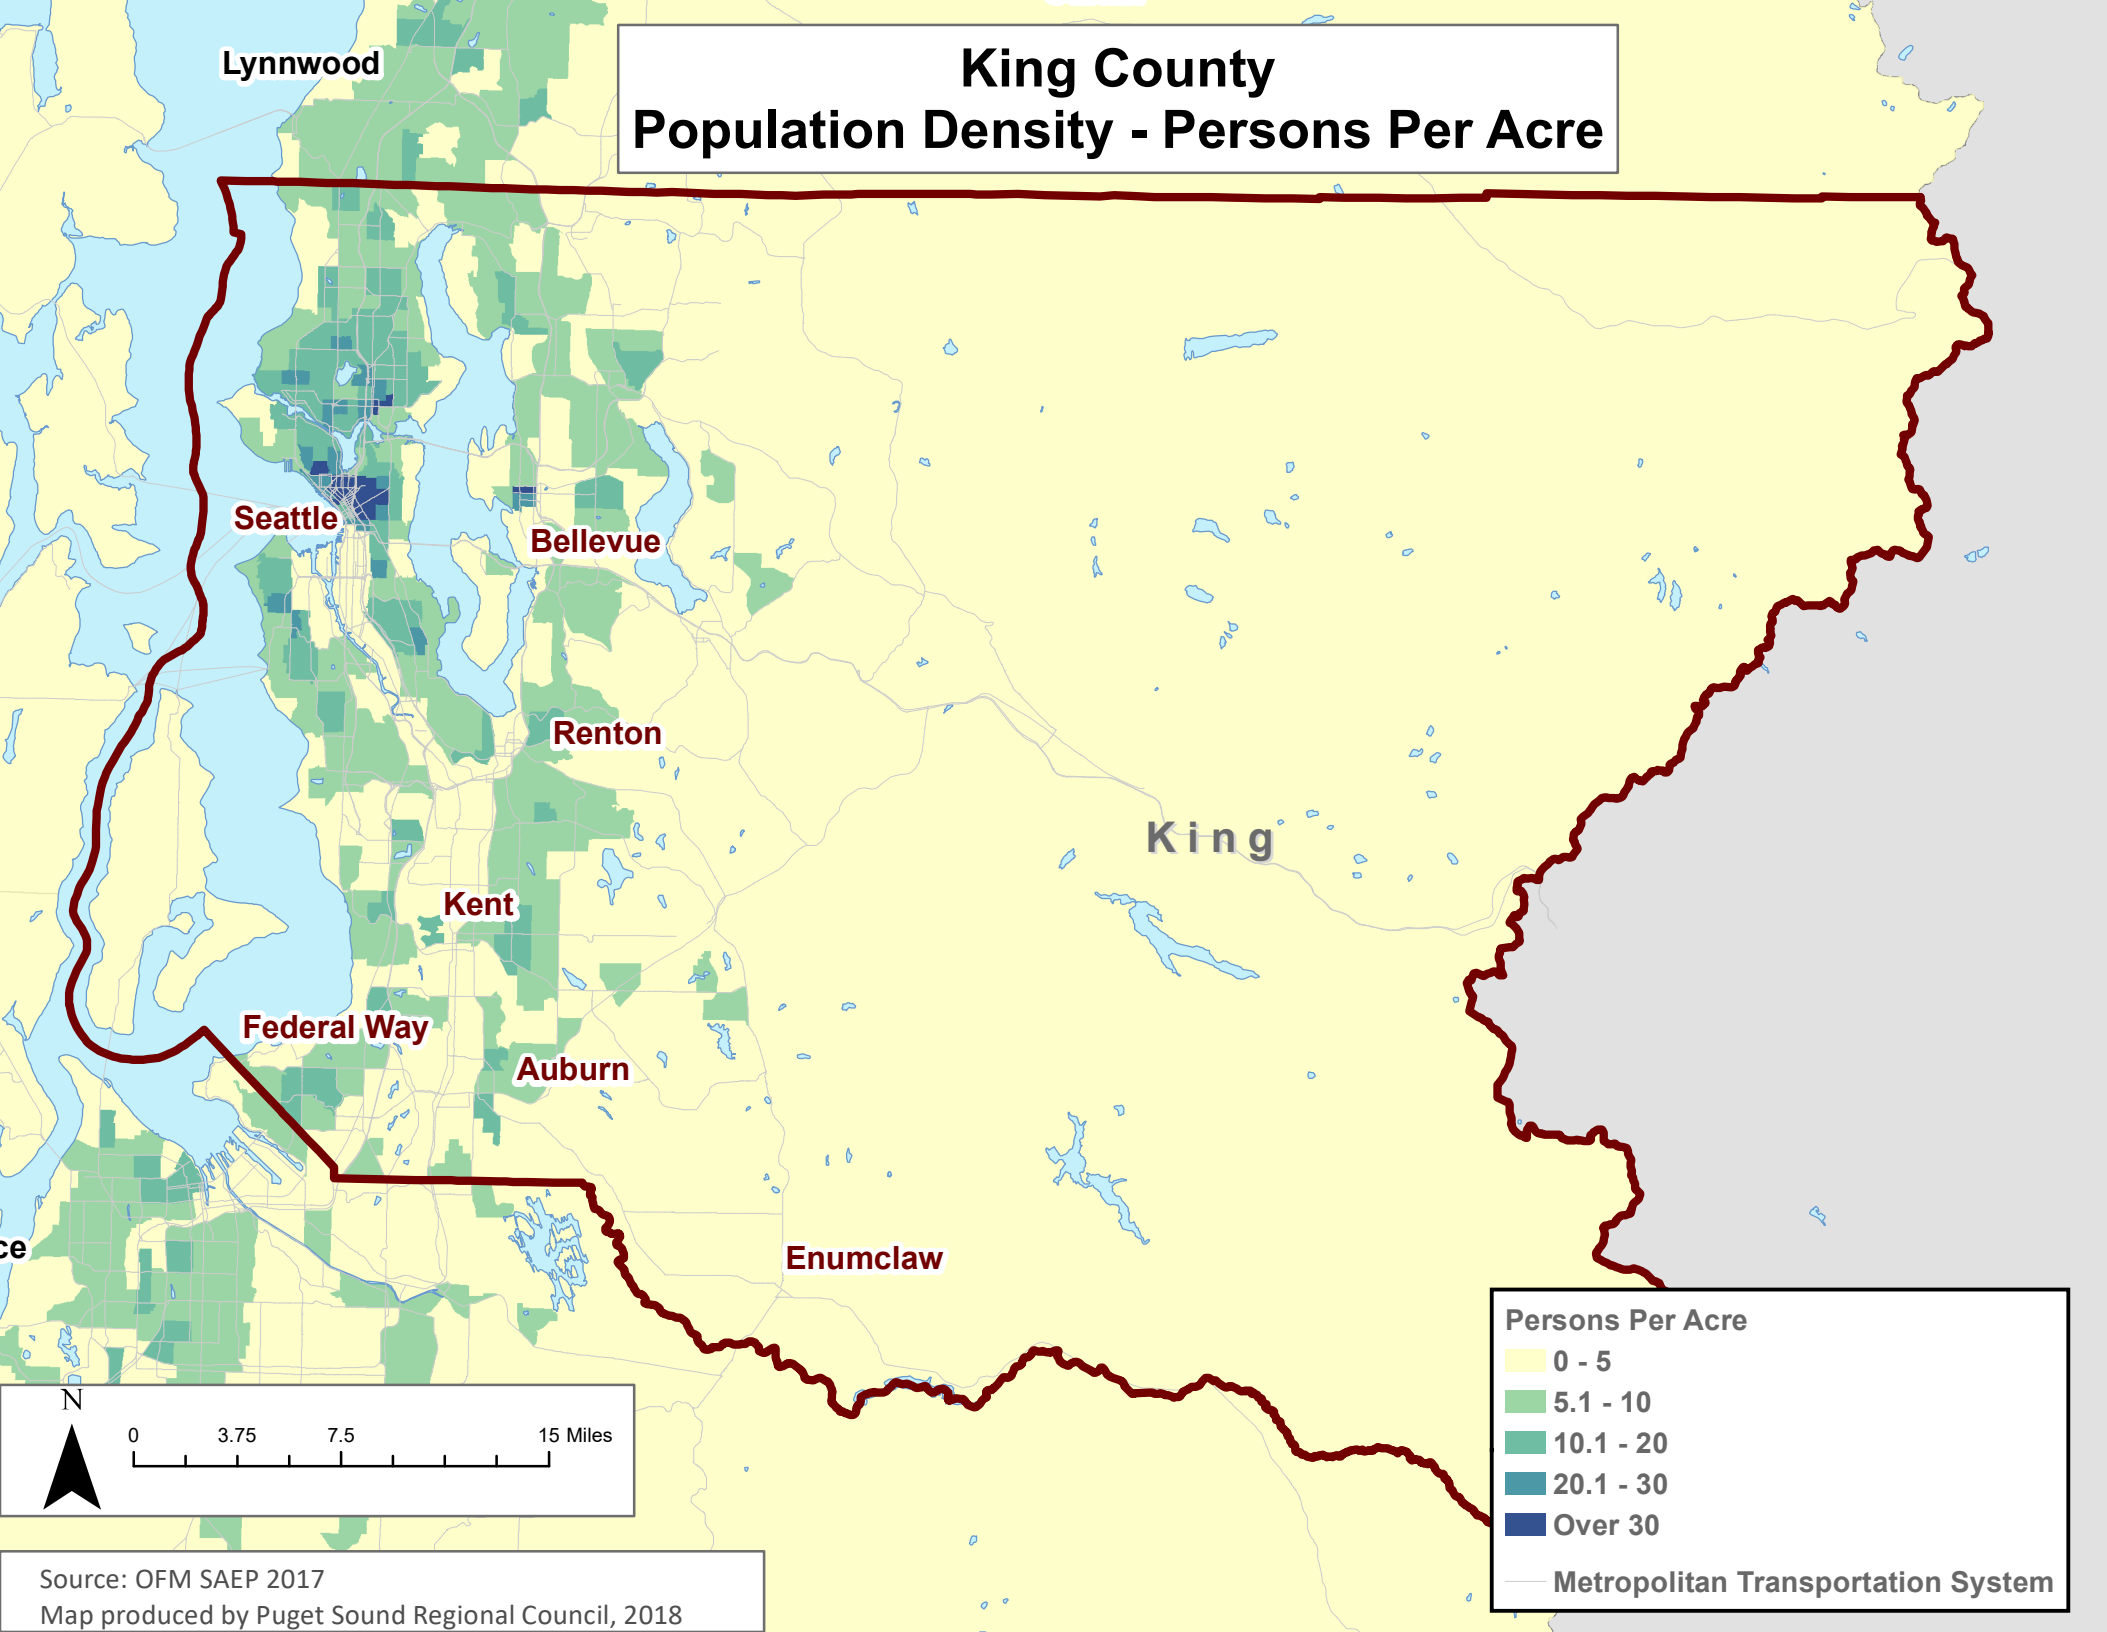

King County Population Density - Persons Per Acre

Lynnwood

Seattle

Bellevue

Renton

Kent

Federal Way

Auburn

Enumclaw

King

N

0 3.75 7.5 15 Miles

Source: OFM SAEP 2017
Map produced by Puget Sound Regional Council, 2018