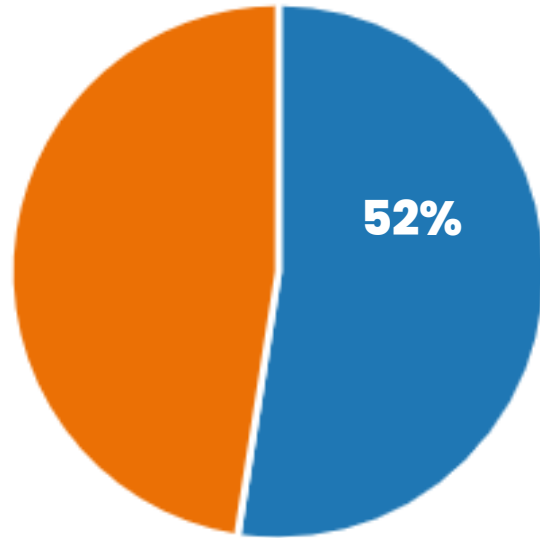

Regional TDM Inventory: Respondents