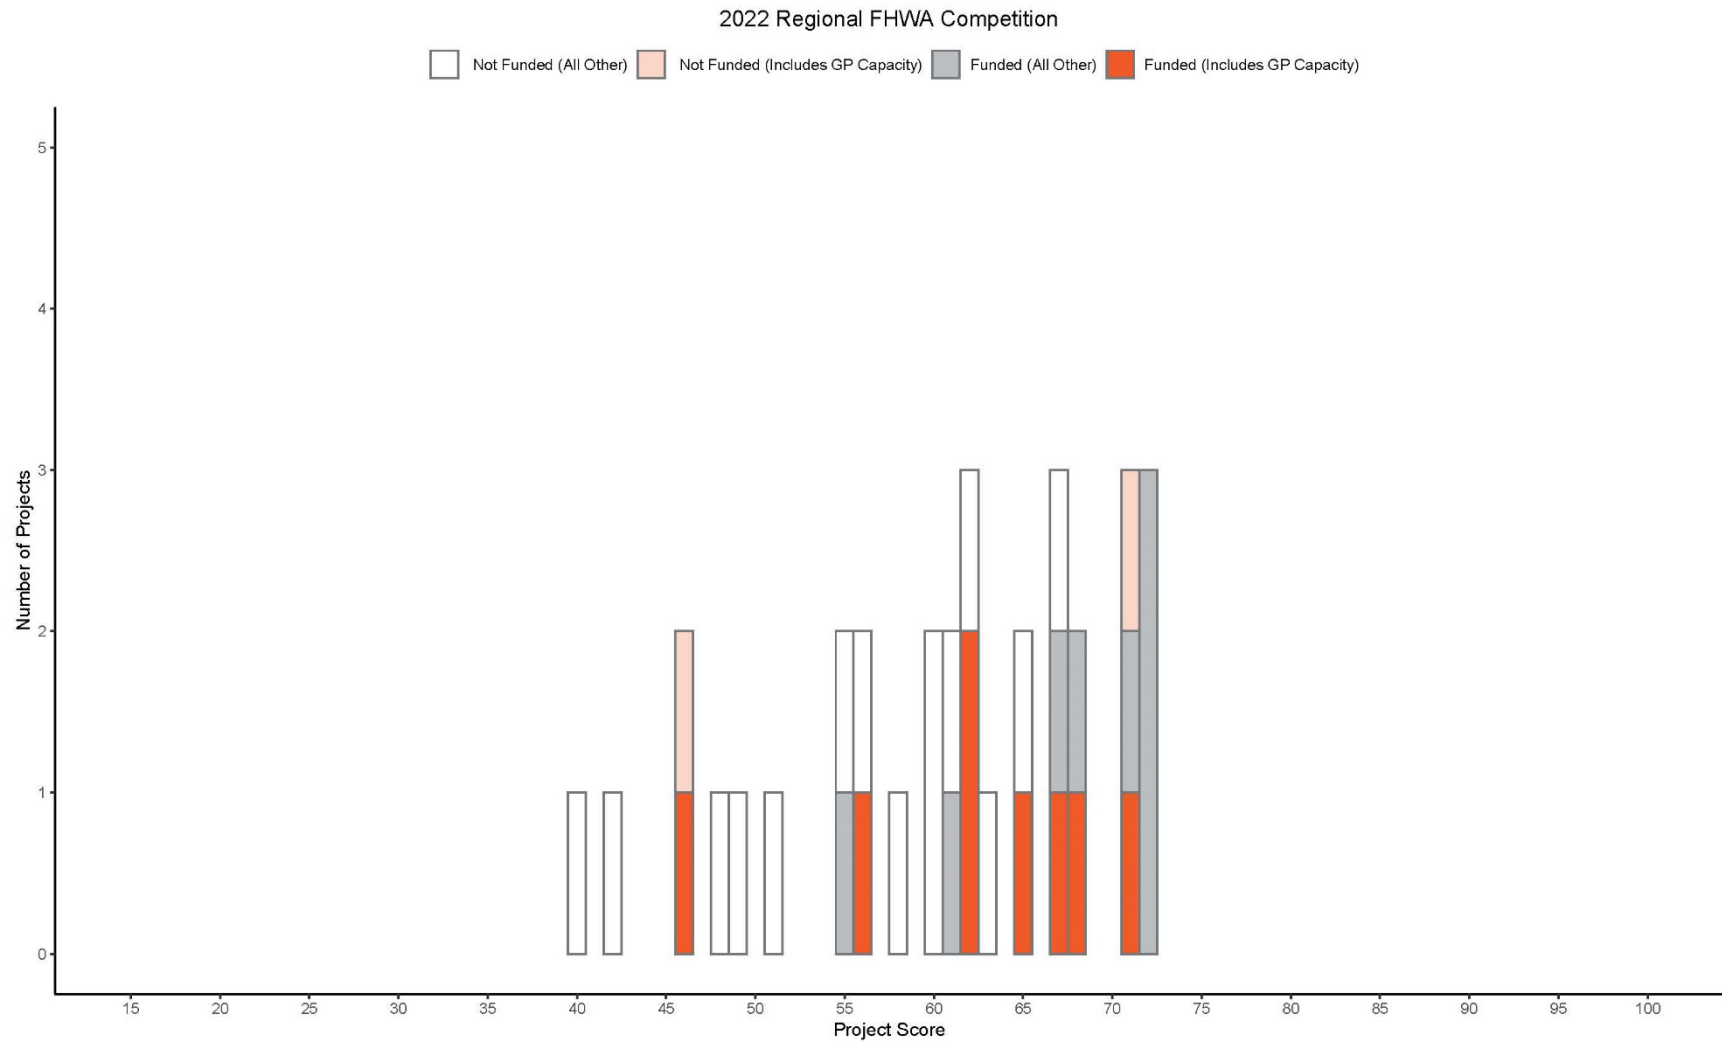

PSRC Project Selection Processes, All Forums, 2018, 2020, 2022
Score Distribution of Funded and Unfunded Projects, With and Without GP Lane Capacity Component