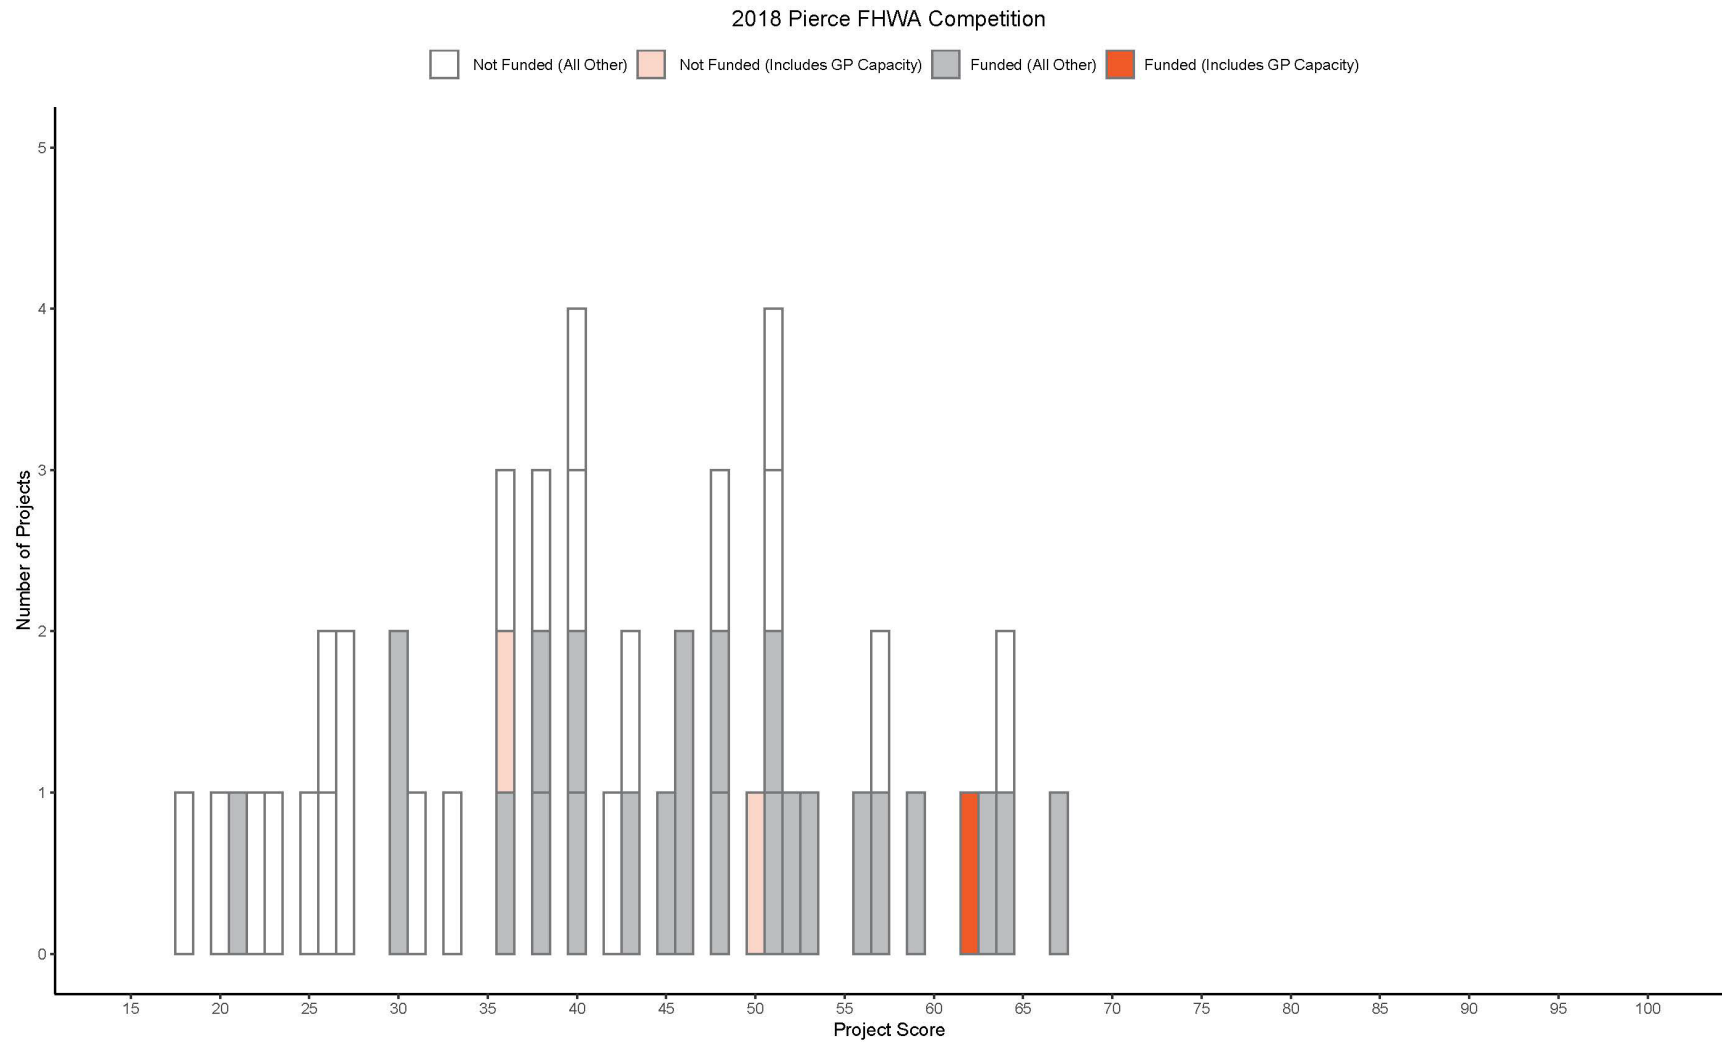

PSRC Project Selection Processes, All Forums, 2018, 2020, 2022
 Score Distribution of Funded and Unfunded Projects, With and Without GP Lane Capacity Component

PSRC Project Selection Processes, All Forums, 2018, 2020, 2022
 Score Distribution of Funded and Unfunded Projects, With and Without GP Lane Capacity Component