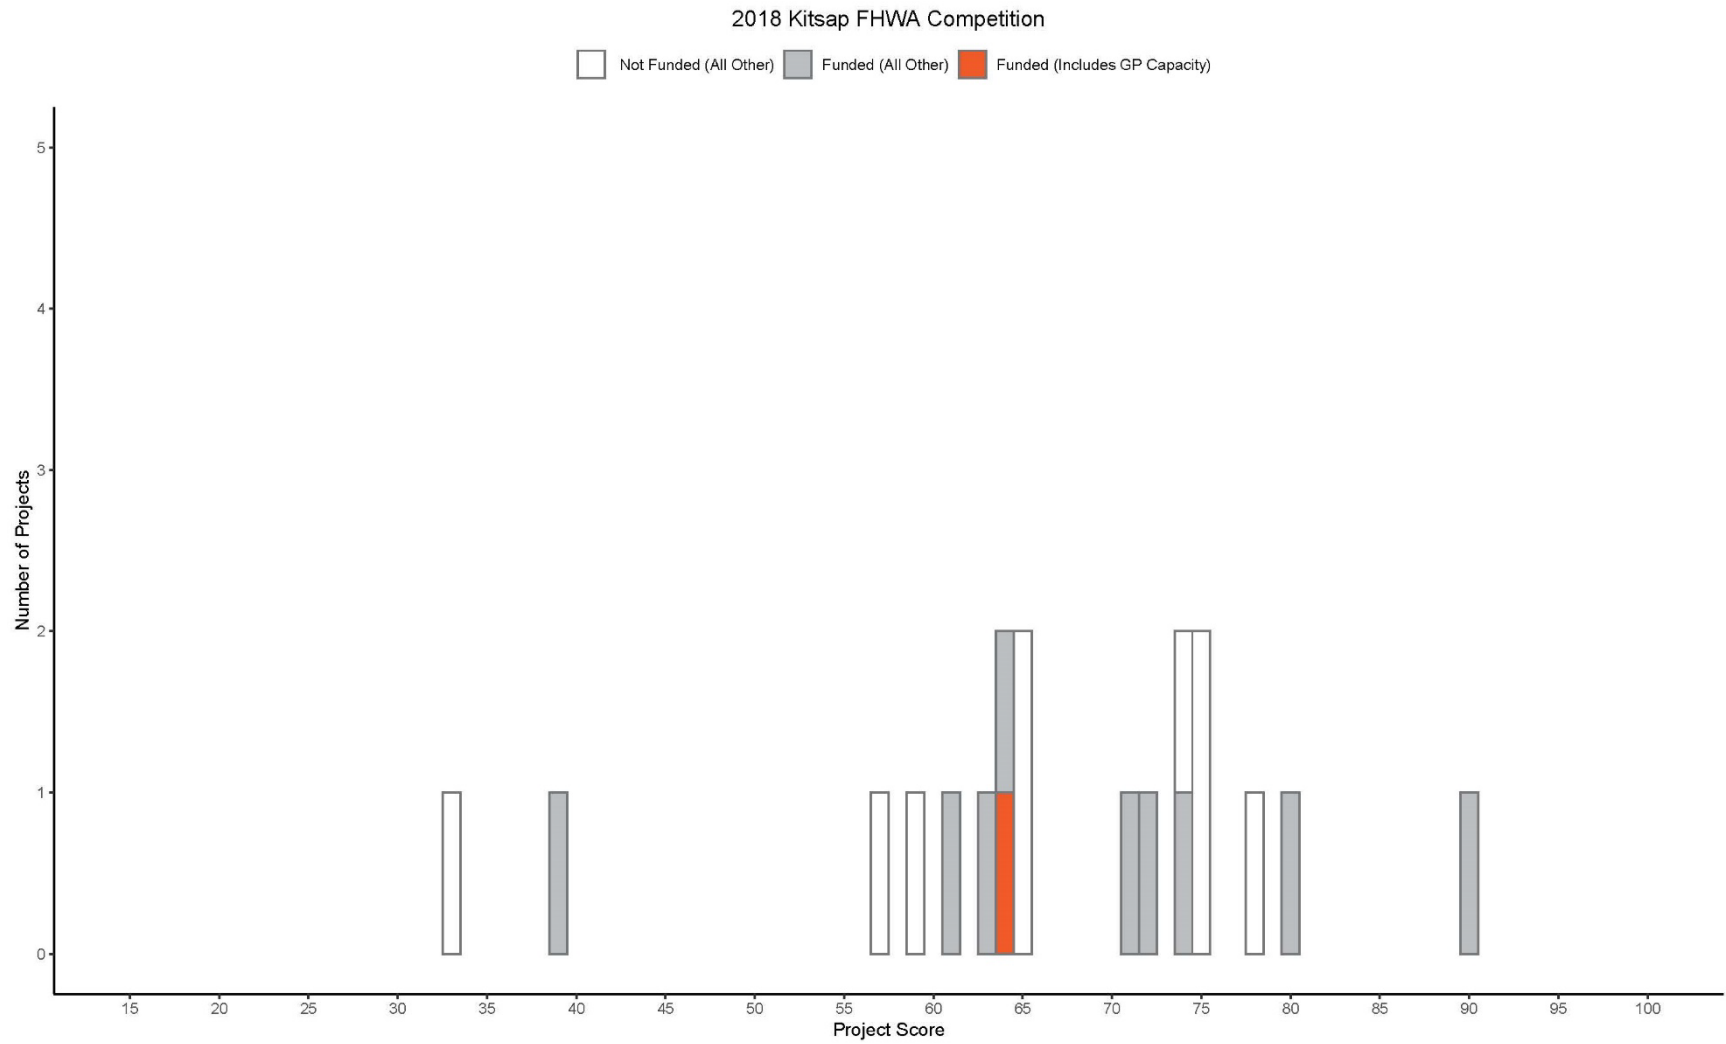

PSRC Project Selection Processes, All Forums, 2018, 2020, 2022
Score Distribution of Funded and Unfunded Projects, With and Without GP Lane Capacity Component