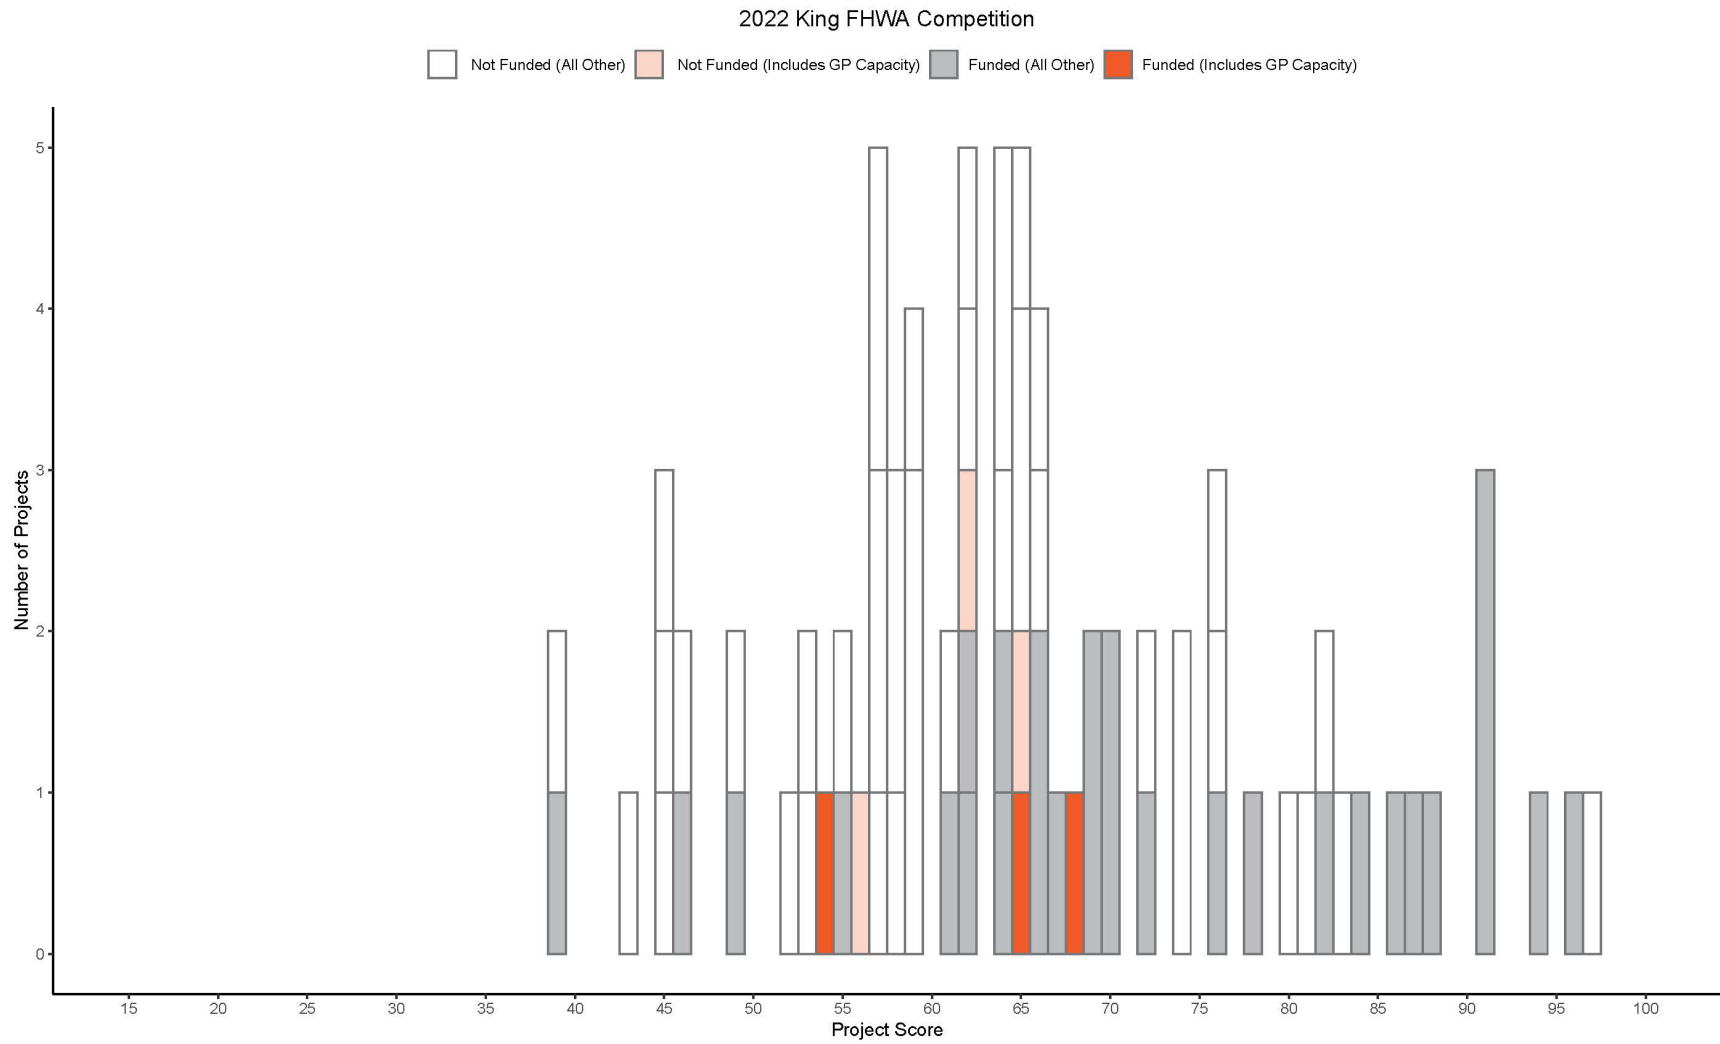

PSRC Project Selection Processes, All Forums, 2018, 2020, 2022
Score Distribution of Funded and Unfunded Projects, With and Without GP Lane Capacity Component