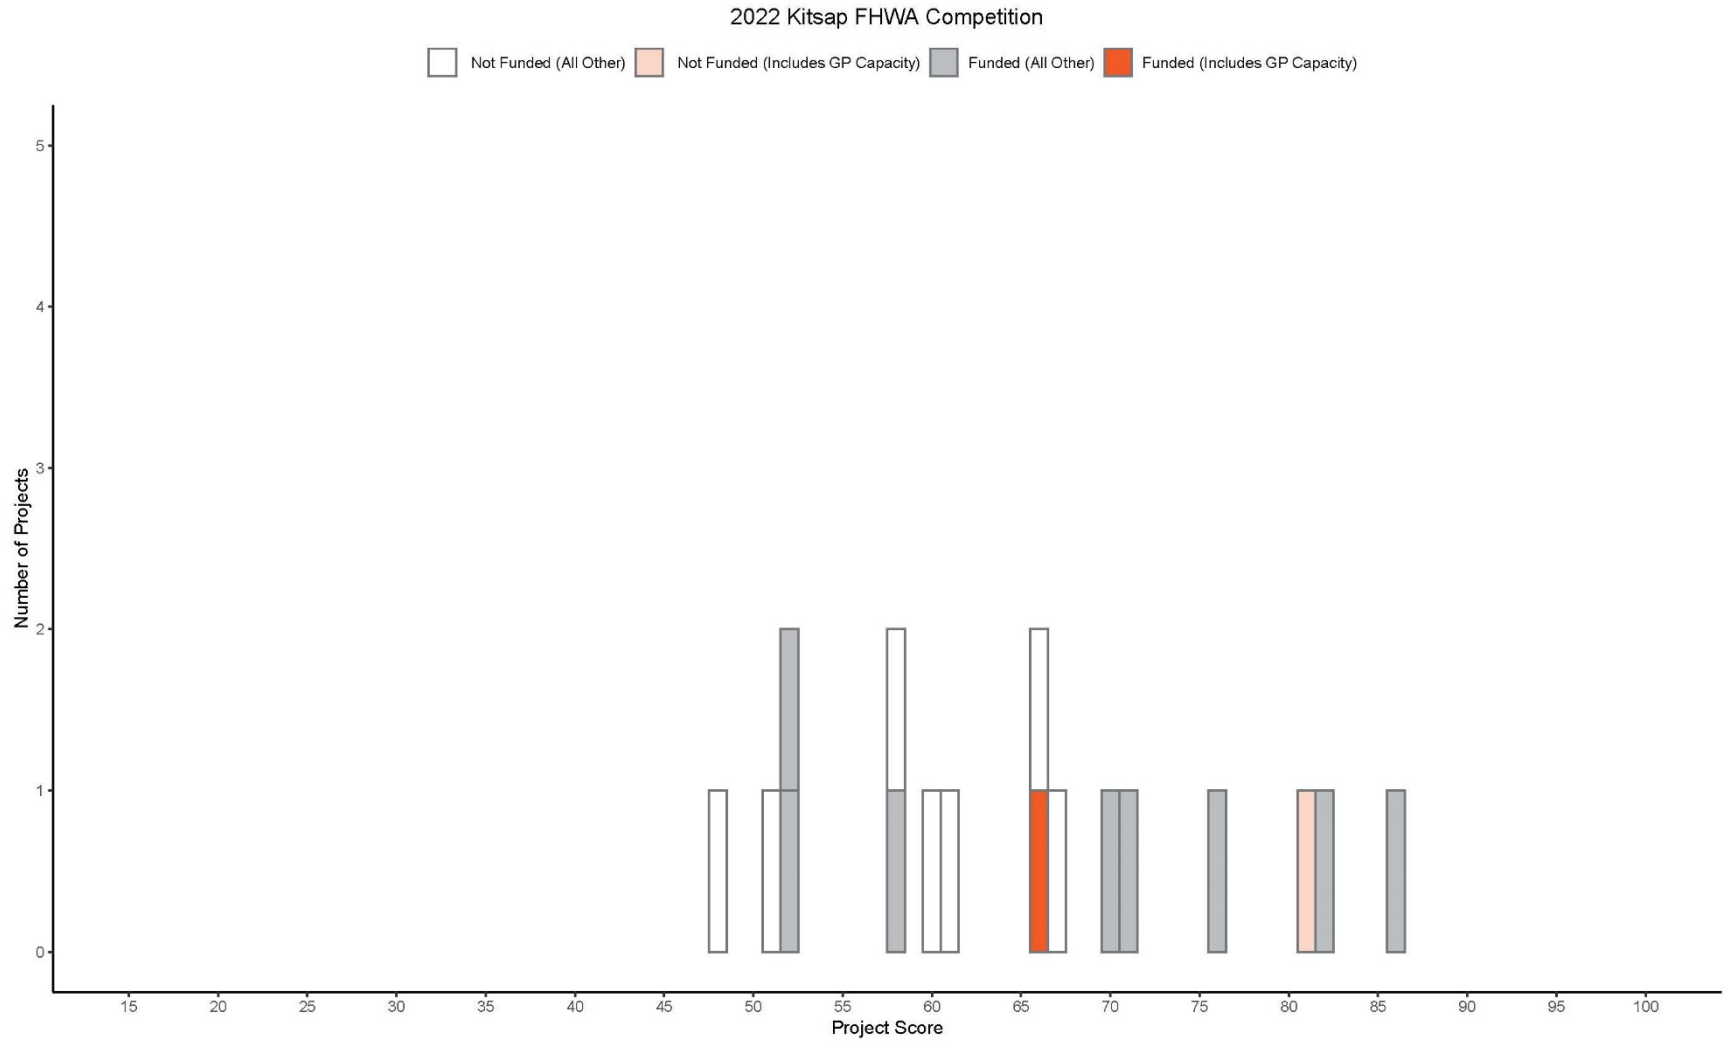

PSRC Project Selection Processes, All Forums, 2018, 2020, 2022
Score Distribution of Funded and Unfunded Projects, With and Without GP Lane Capacity Component