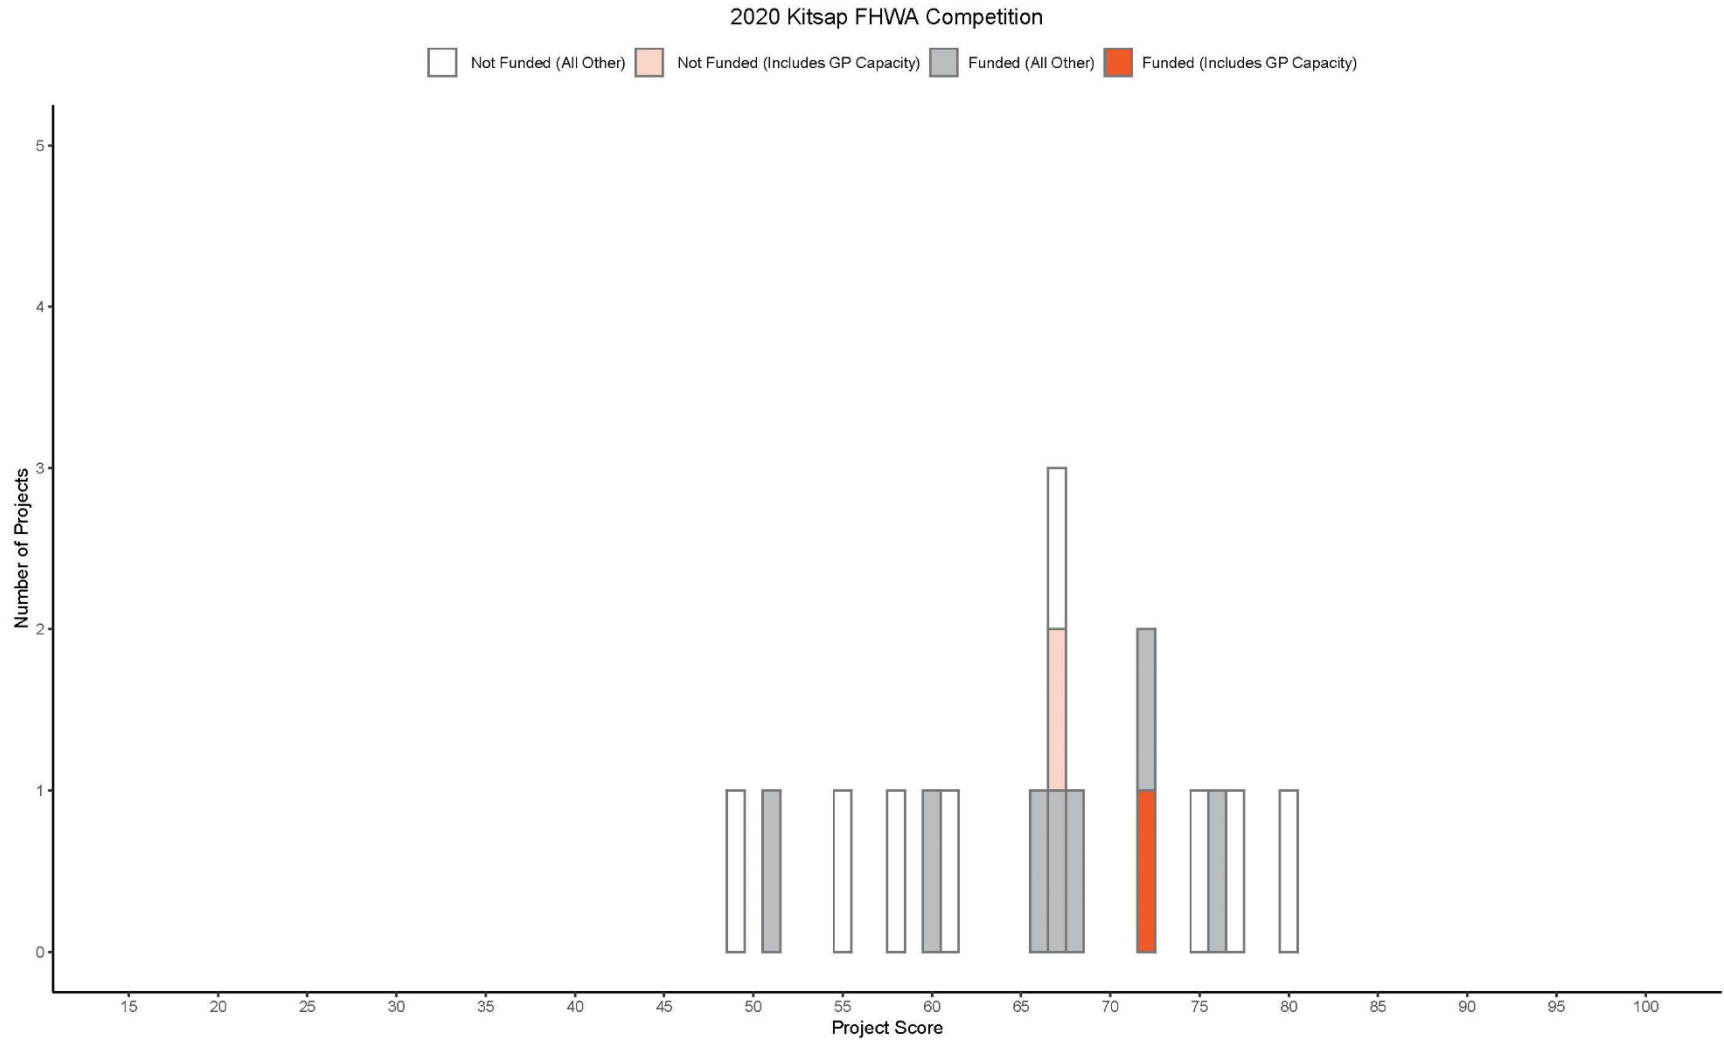

PSRC Project Selection Processes, All Forums, 2018, 2020, 2022
Score Distribution of Funded and Unfunded Projects, With and Without GP Lane Capacity Component