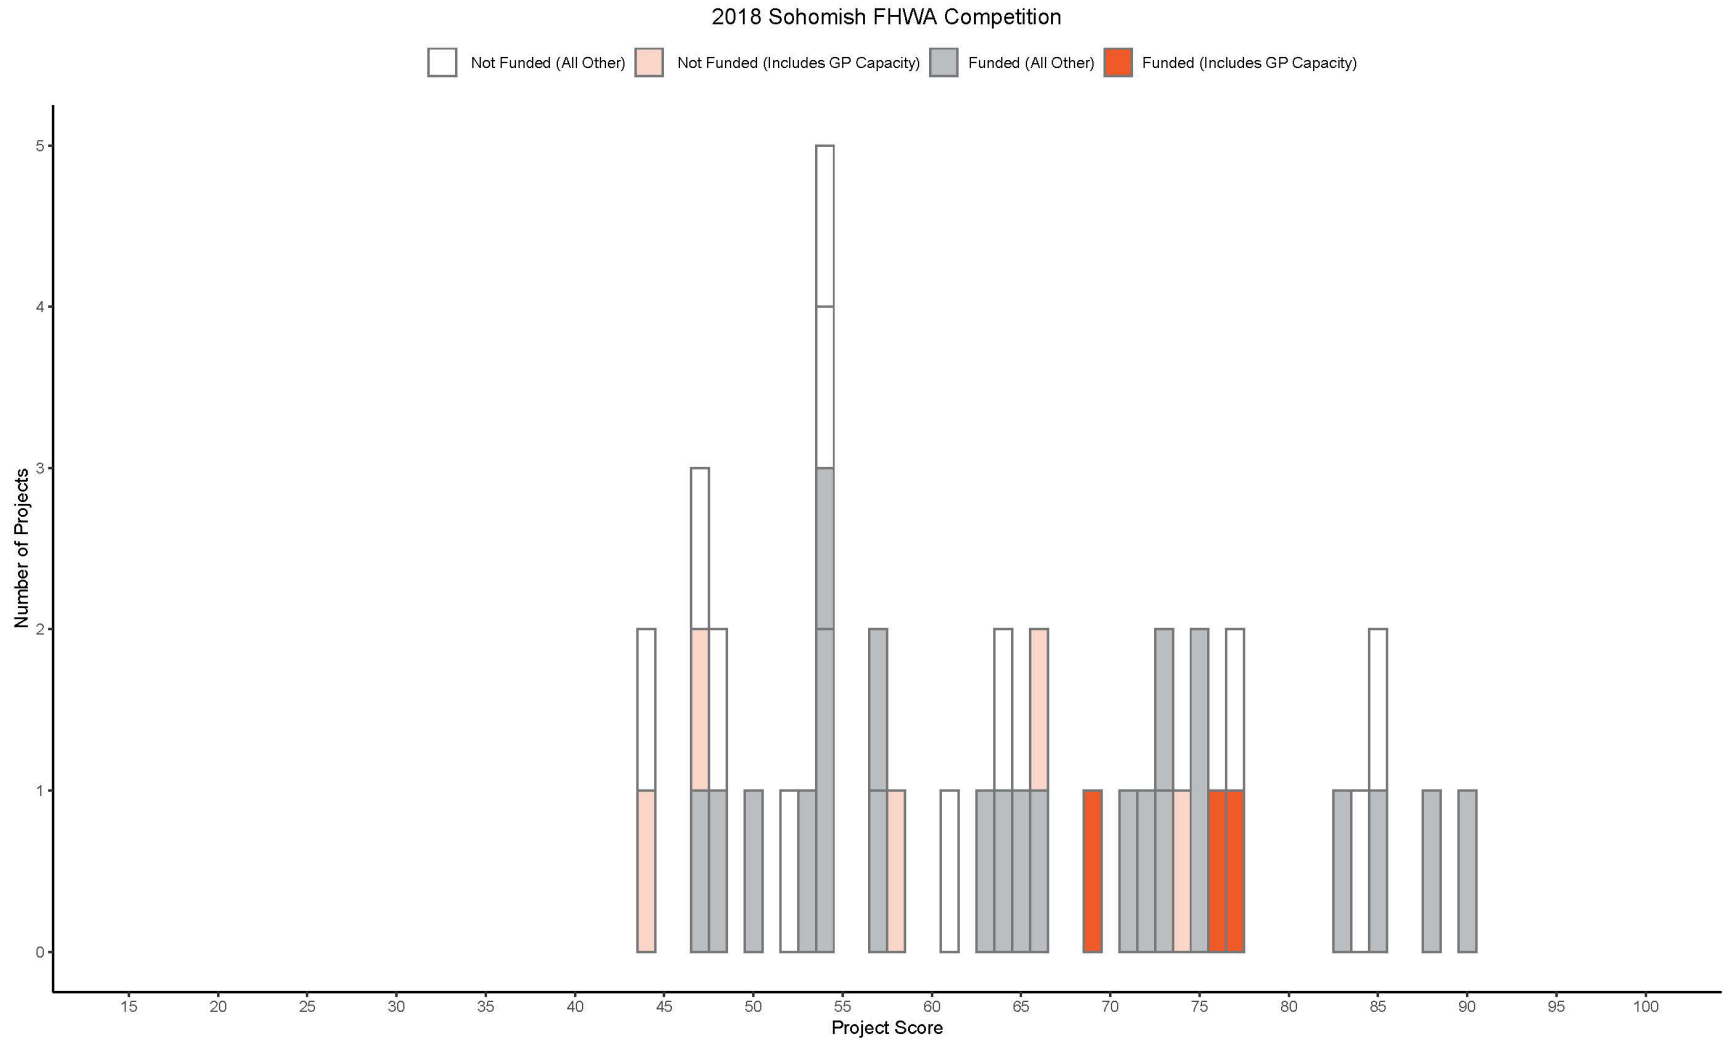

PSRC Project Selection Processes, All Forums, 2018, 2020, 2022
Score Distribution of Funded and Unfunded Projects, With and Without GP Lane Capacity Component