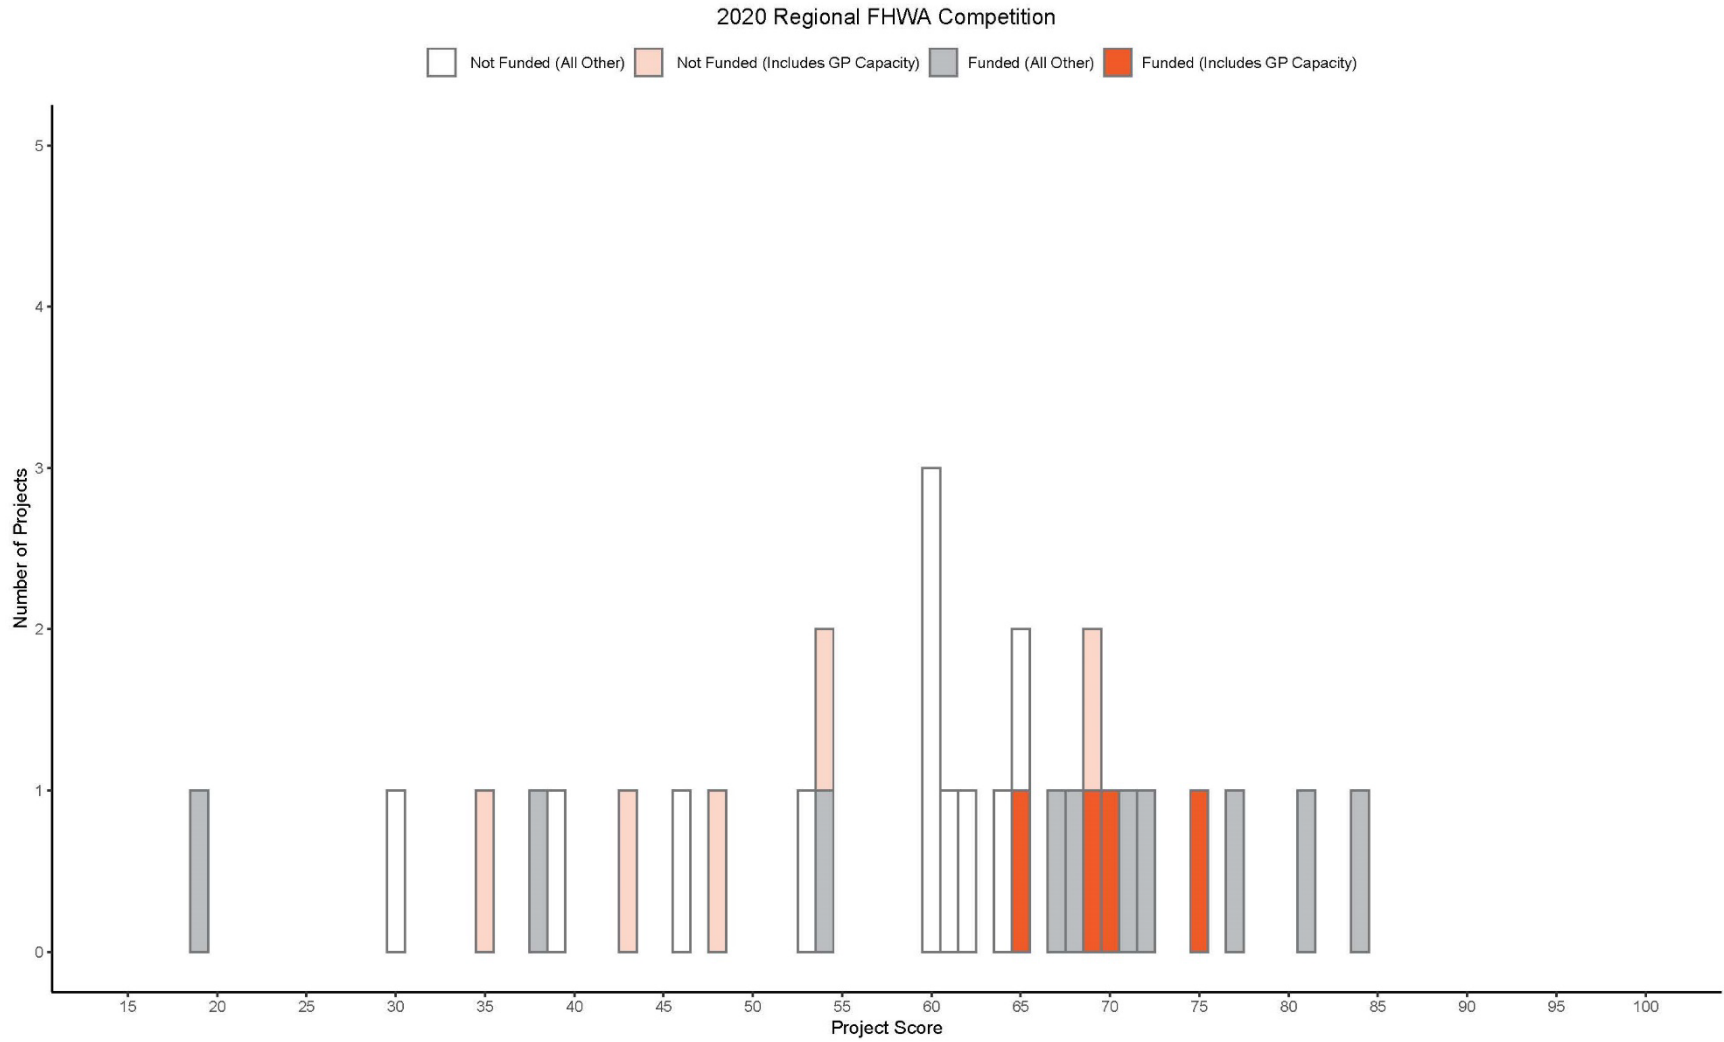

PSRC Project Selection Processes, All Forums, 2018, 2020, 2022
Score Distribution of Funded and Unfunded Projects, With and Without GP Lane Capacity Component