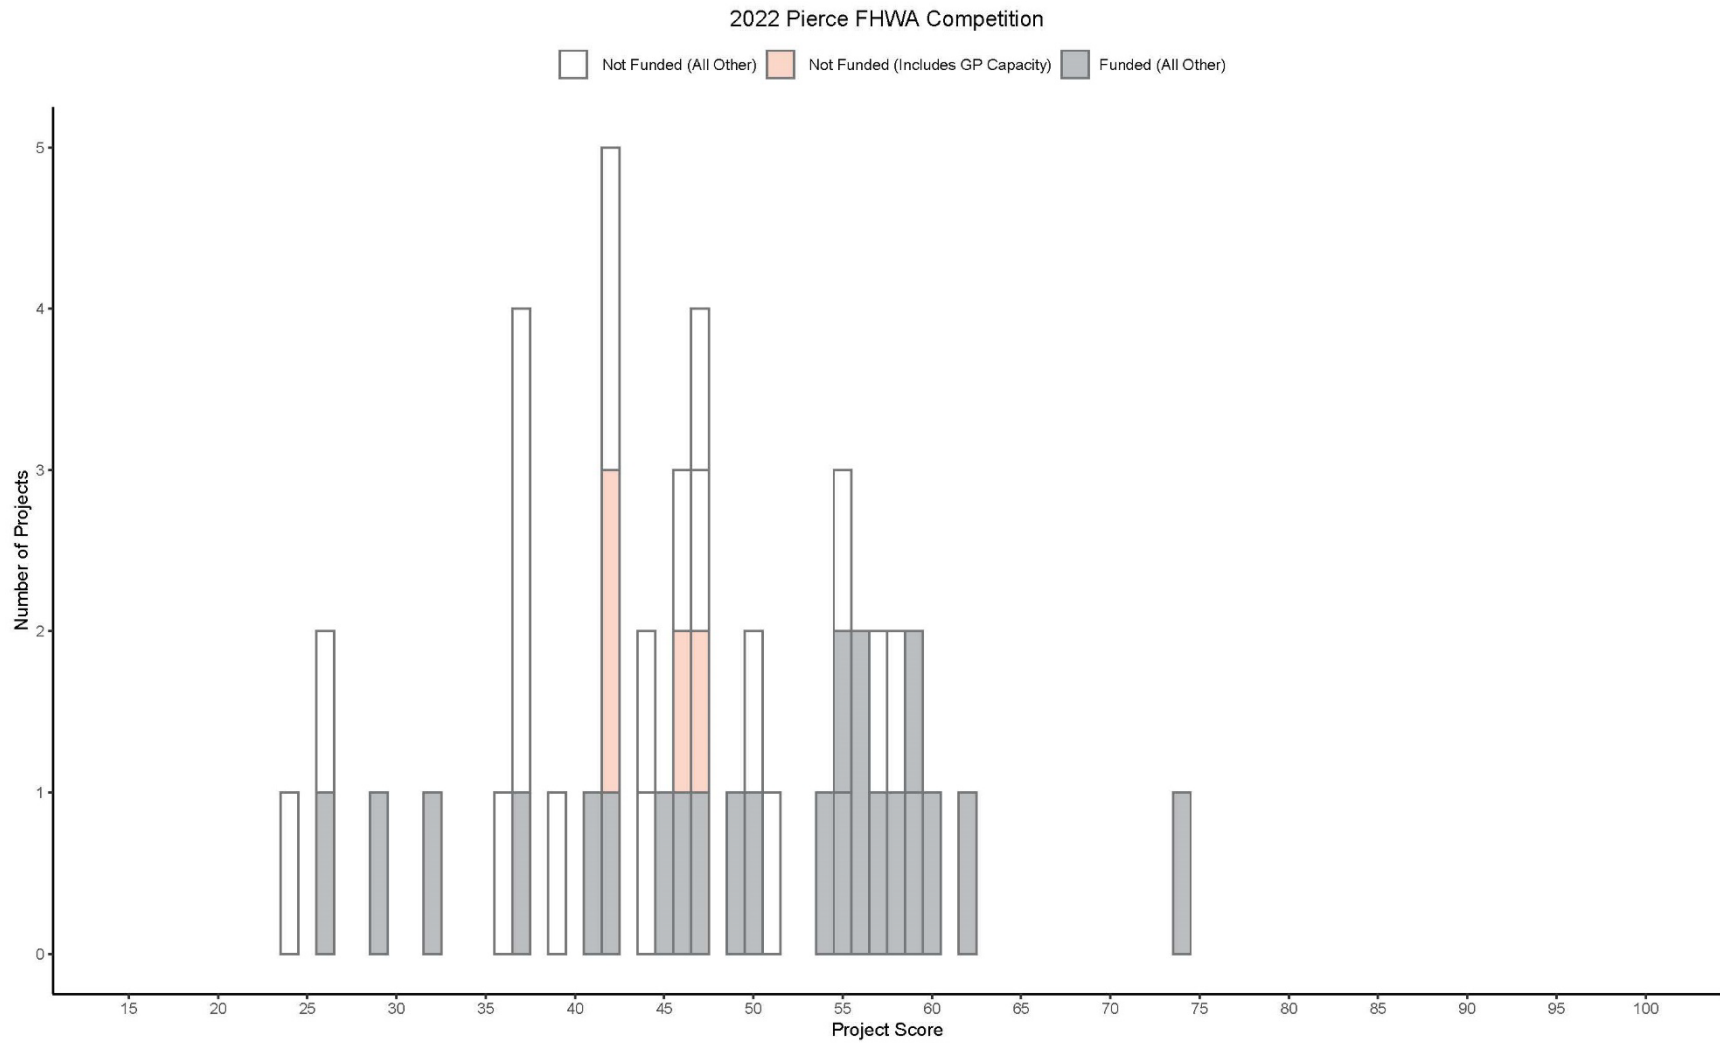

PSRC Project Selection Processes, All Forums, 2018, 2020, 2022
Score Distribution of Funded and Unfunded Projects, With and Without GP Lane Capacity Component