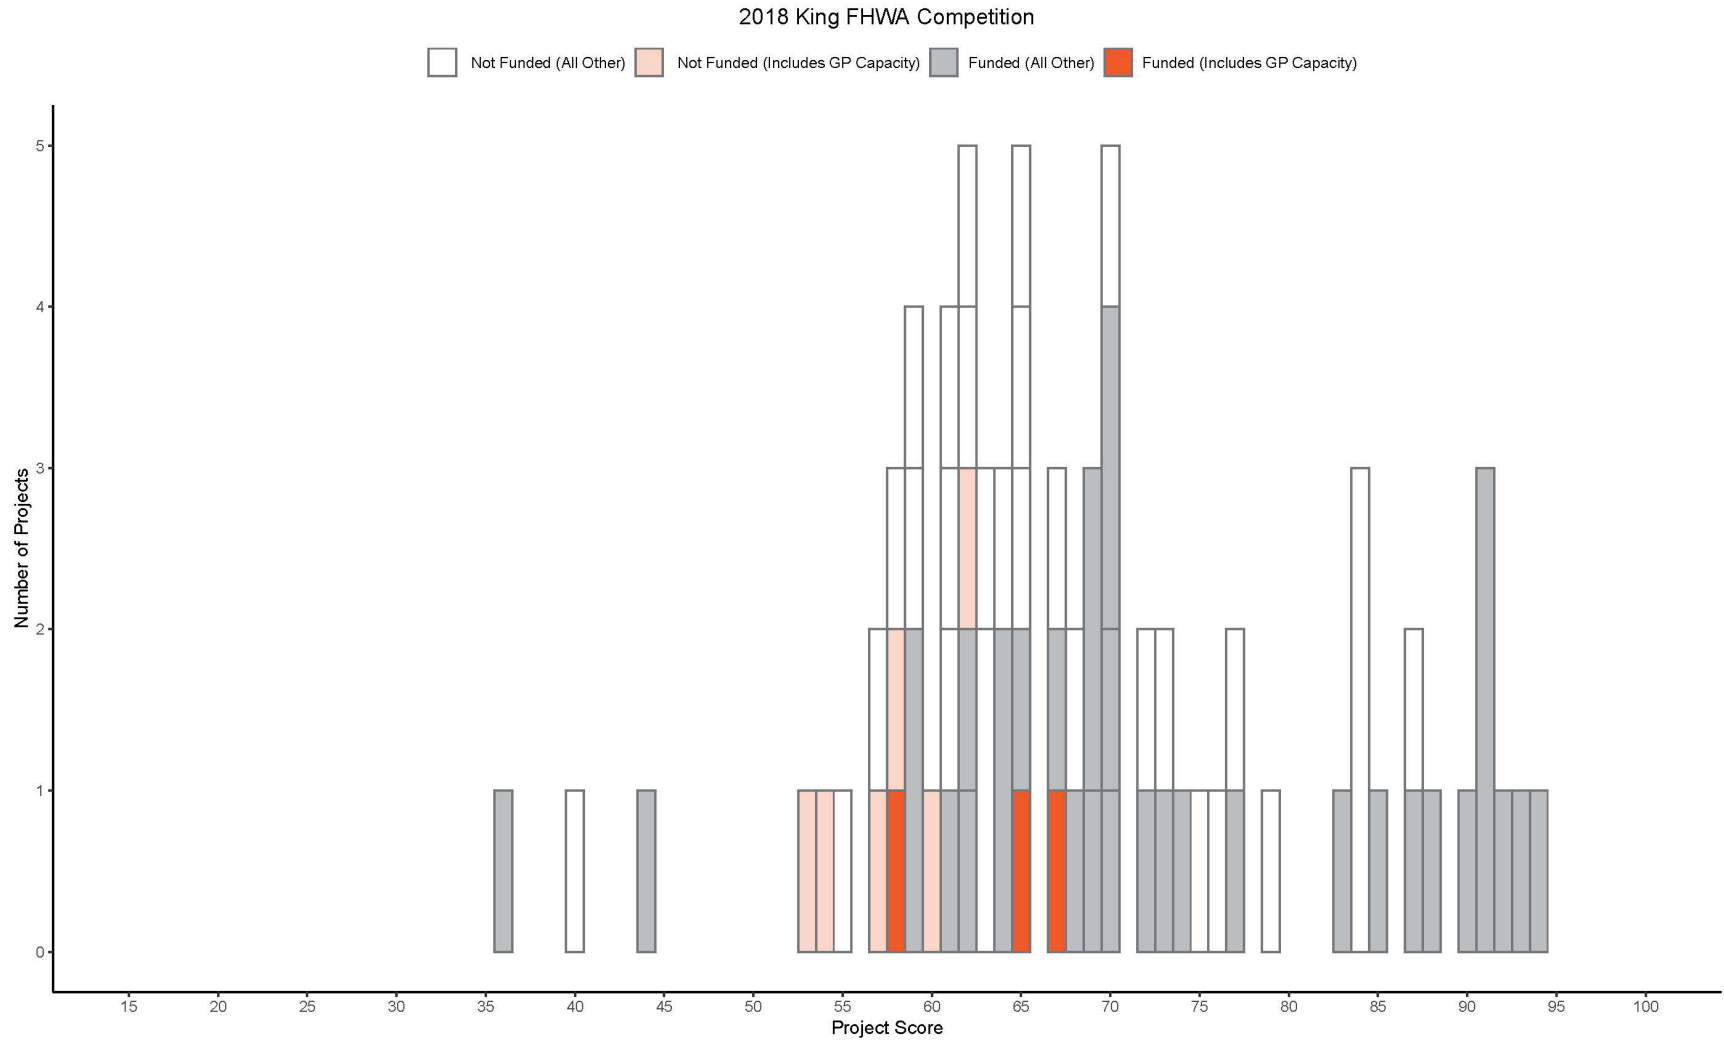

PSRC Project Selection Processes, All Forums, 2018, 2020, 2022
 Score Distribution of Funded and Unfunded Projects, With and Without GP Lane Capacity Component

PSRC Project Selection Processes, All Forums, 2018, 2020, 2022
 Score Distribution of Funded and Unfunded Projects, With and Without GP Lane Capacity Component