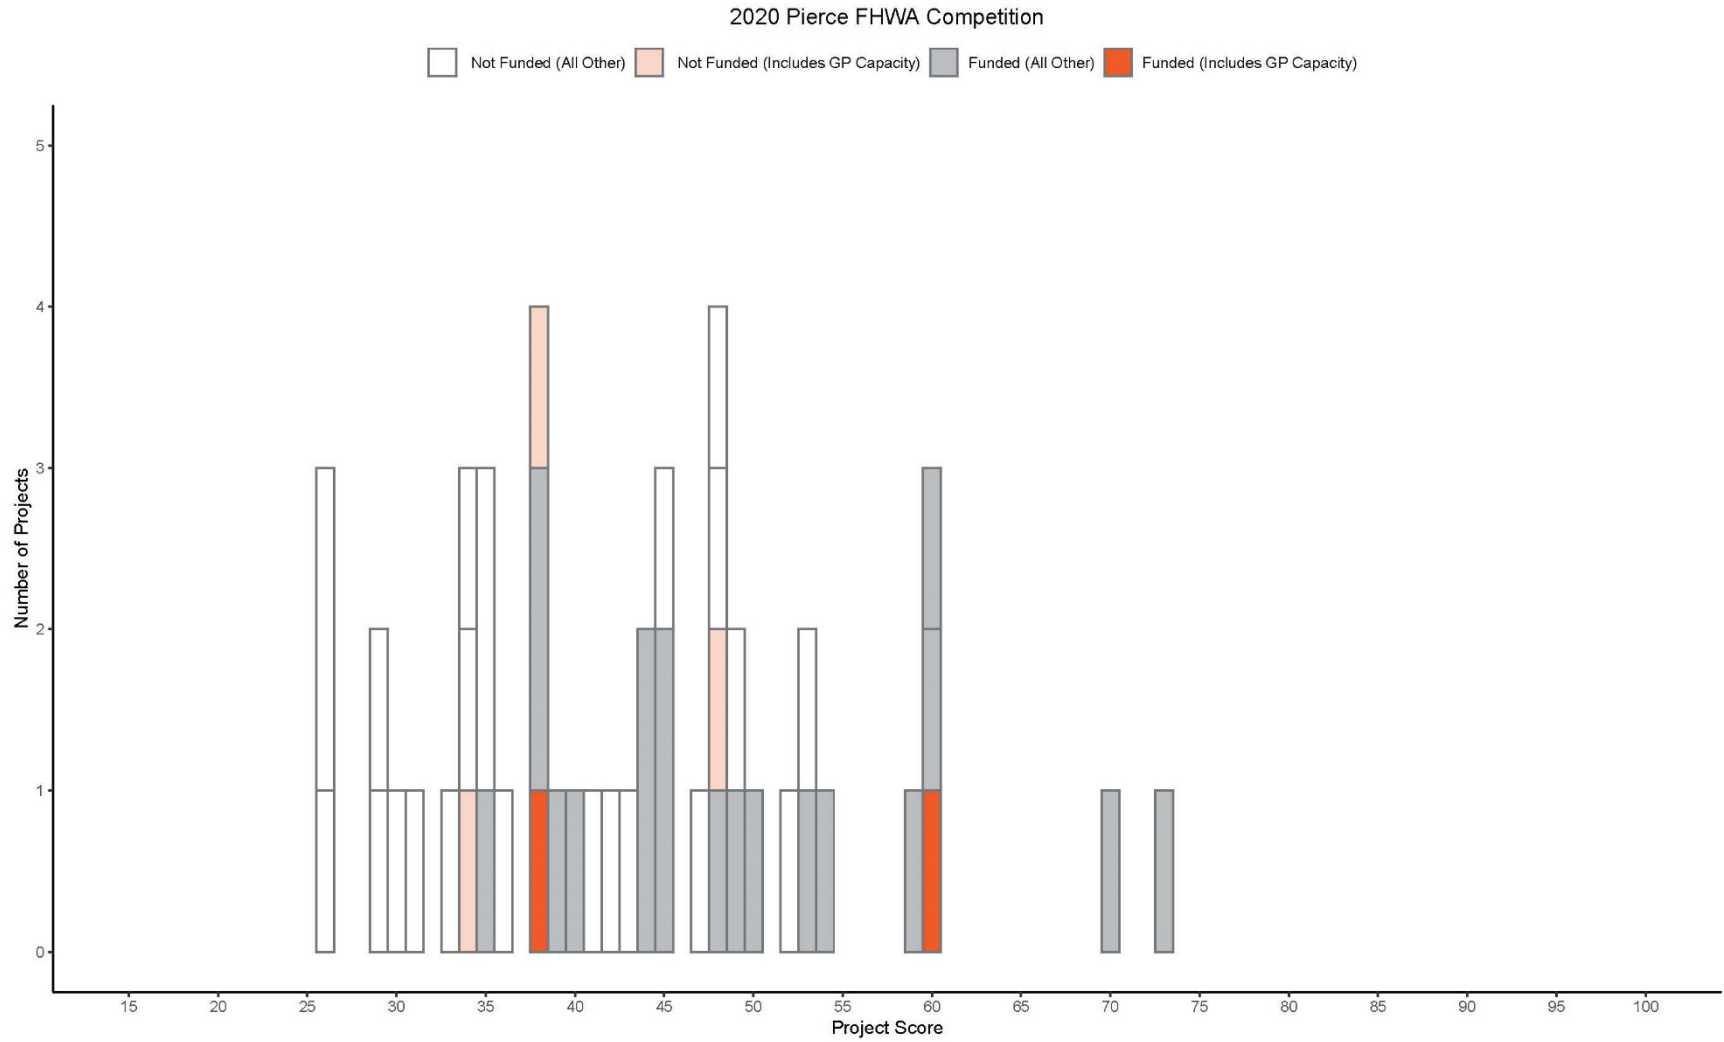

PSRC Project Selection Processes, All Forums, 2018, 2020, 2022
Score Distribution of Funded and Unfunded Projects, With and Without GP Lane Capacity Component