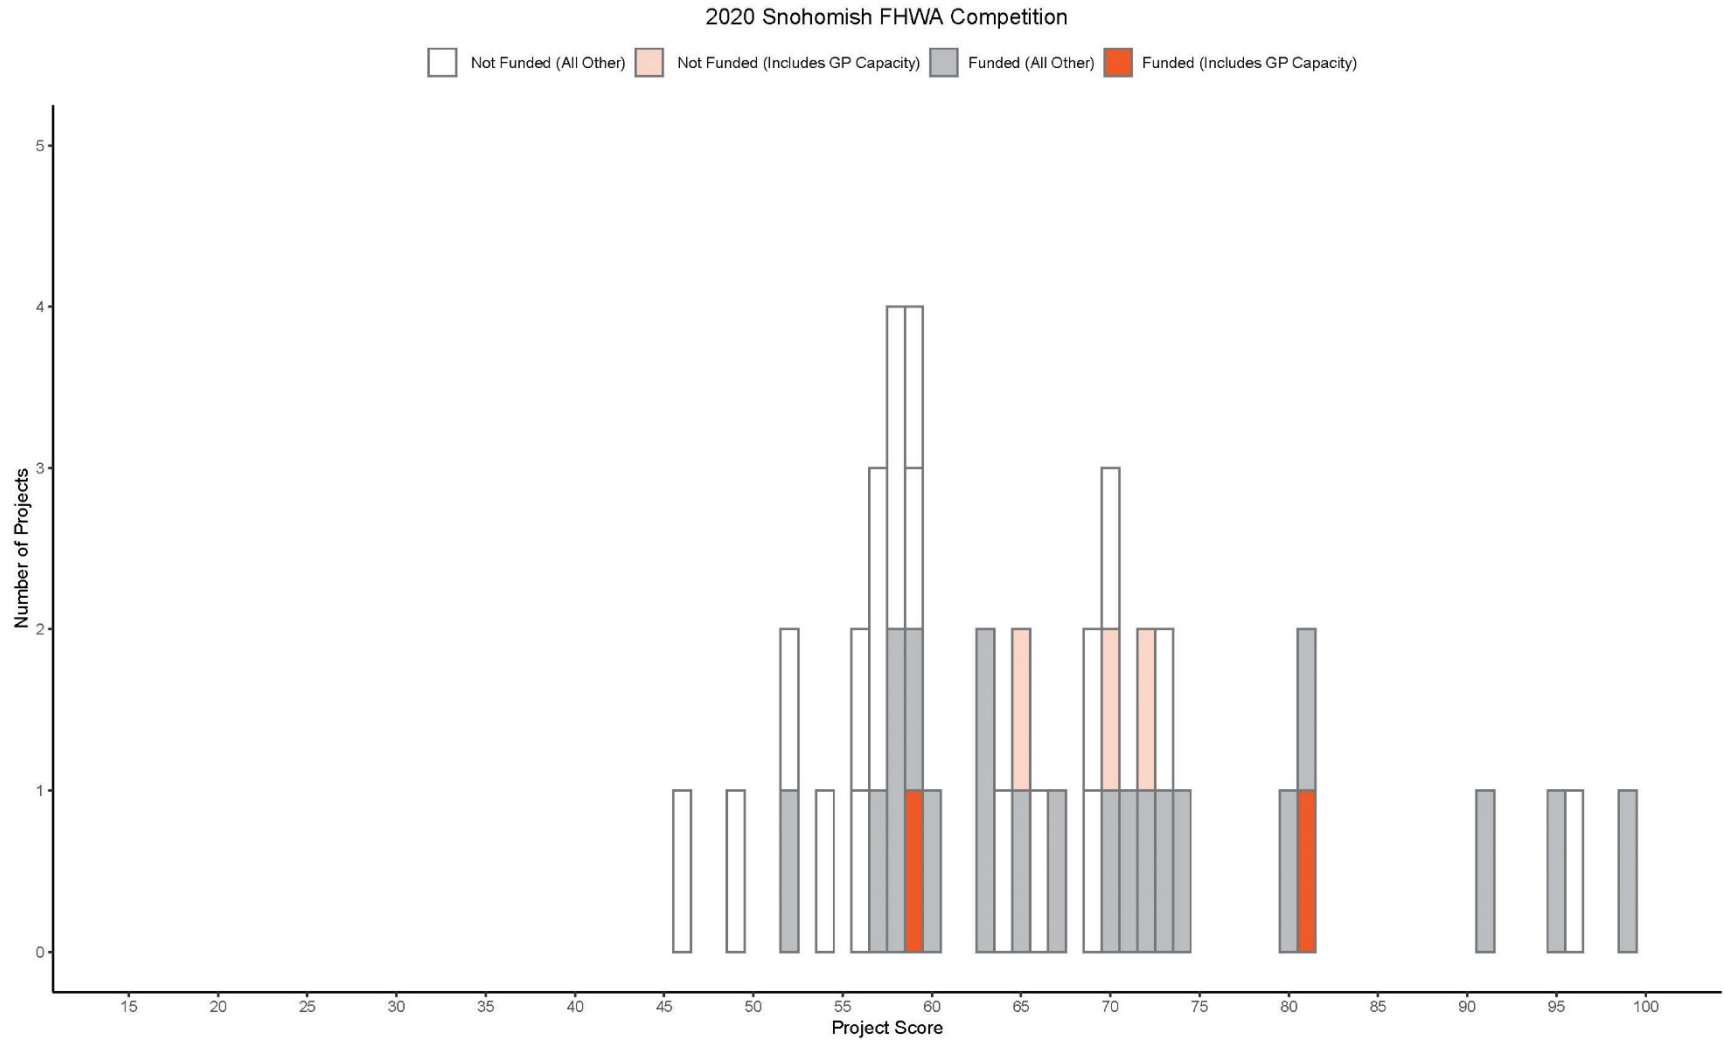

PSRC Project Selection Processes, All Forums, 2018, 2020, 2022
Score Distribution of Funded and Unfunded Projects, With and Without GP Lane Capacity Component