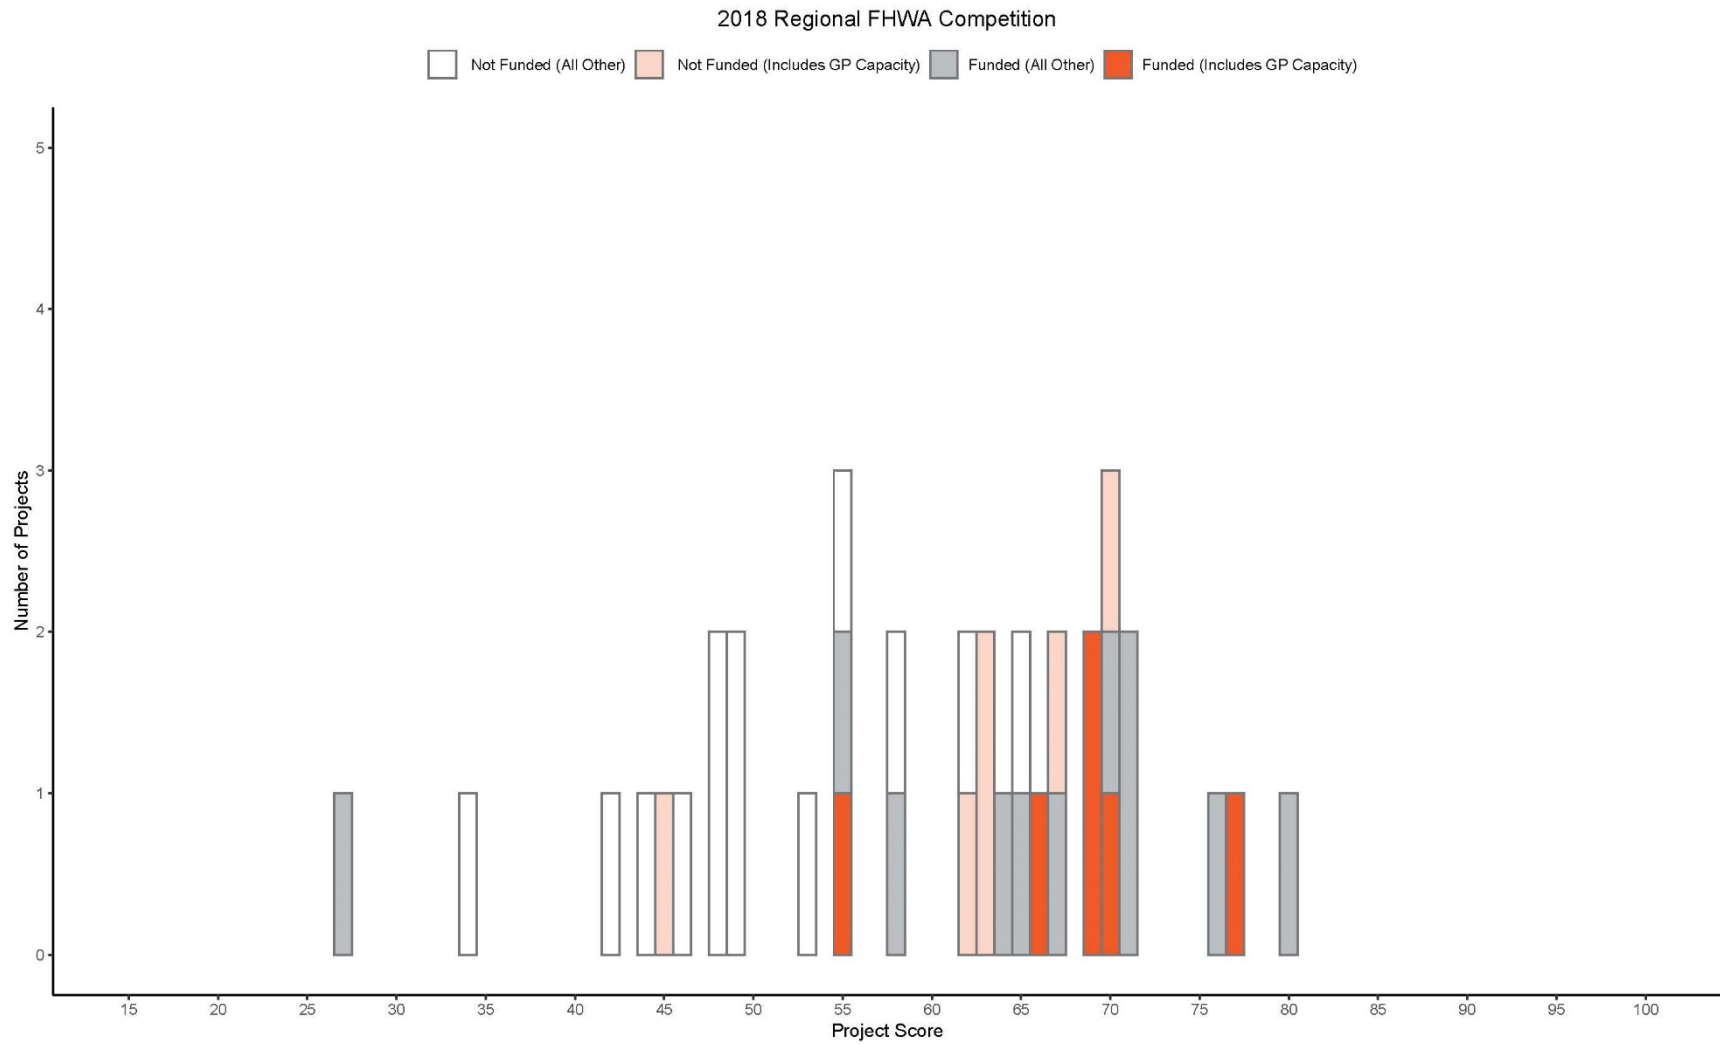

PSRC Project Selection Processes, All Forums, 2018, 2020, 2022
 Score Distribution of Funded and Unfunded Projects, With and Without GP Lane Capacity Component

PSRC Project Selection Processes, All Forums, 2018, 2020, 2022
 Score Distribution of Funded and Unfunded Projects, With and Without GP Lane Capacity Component