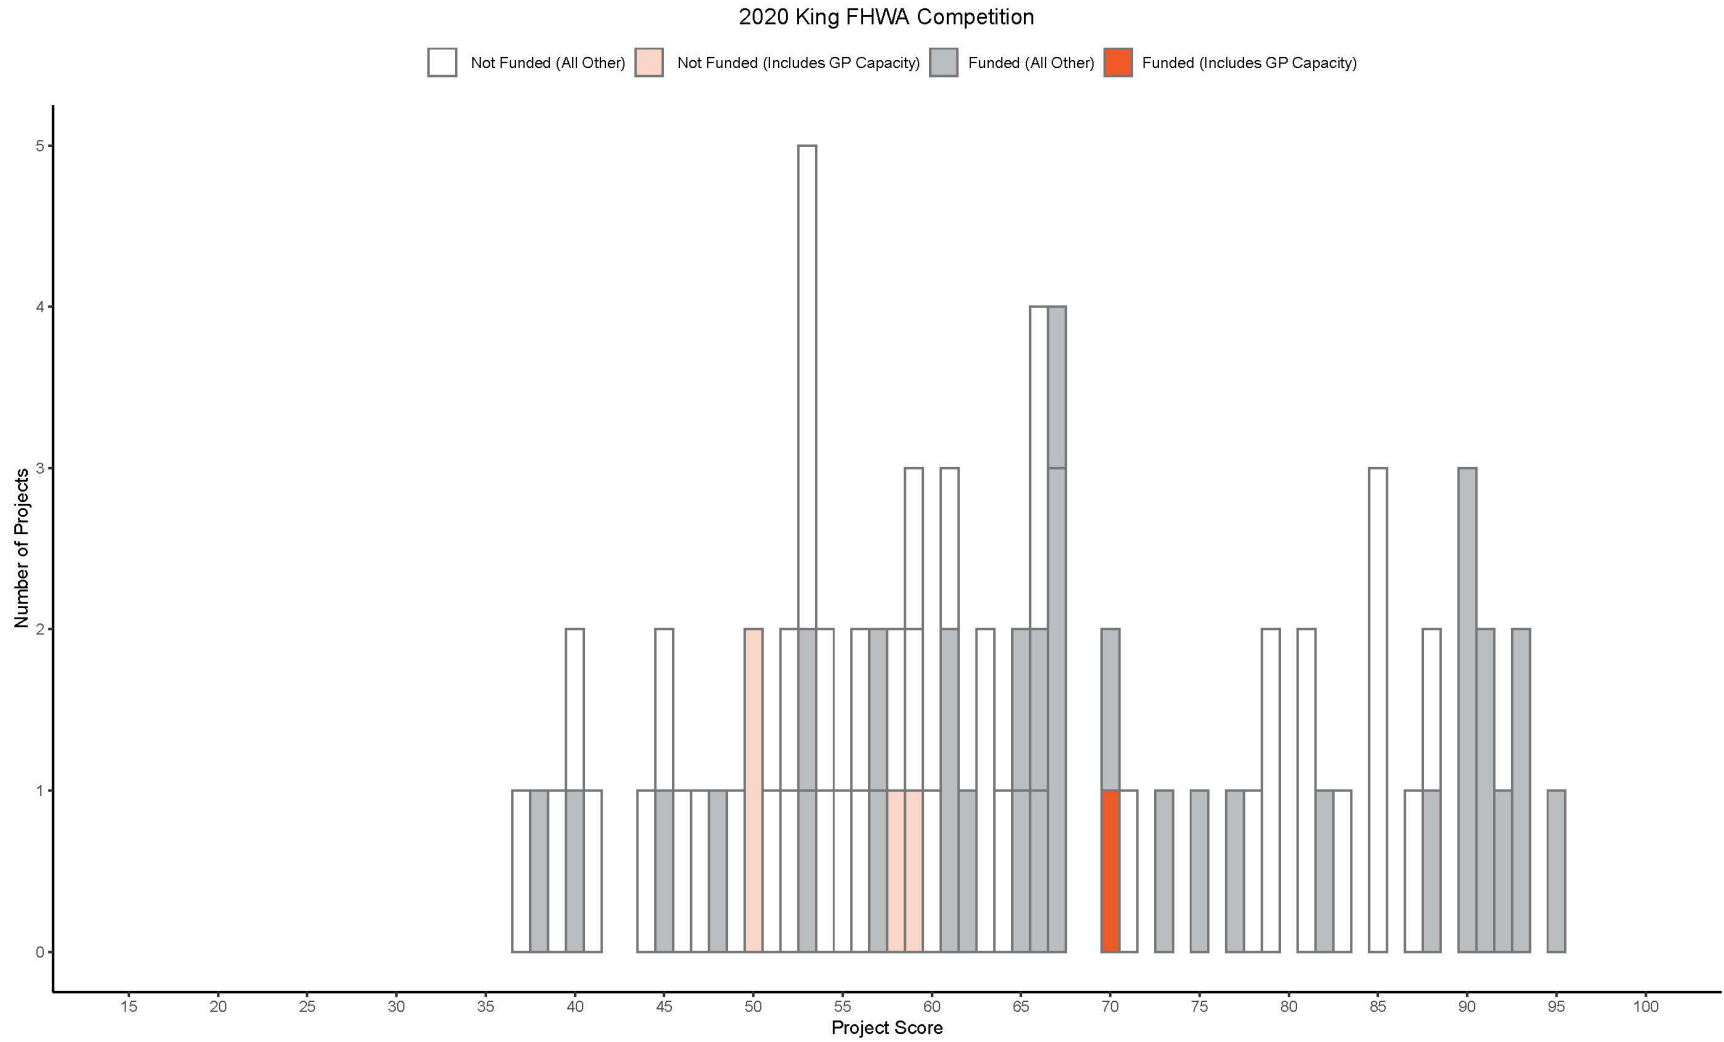

PSRC Project Selection Processes, All Forums, 2018, 2020, 2022
Score Distribution of Funded and Unfunded Projects, With and Without GP Lane Capacity Component