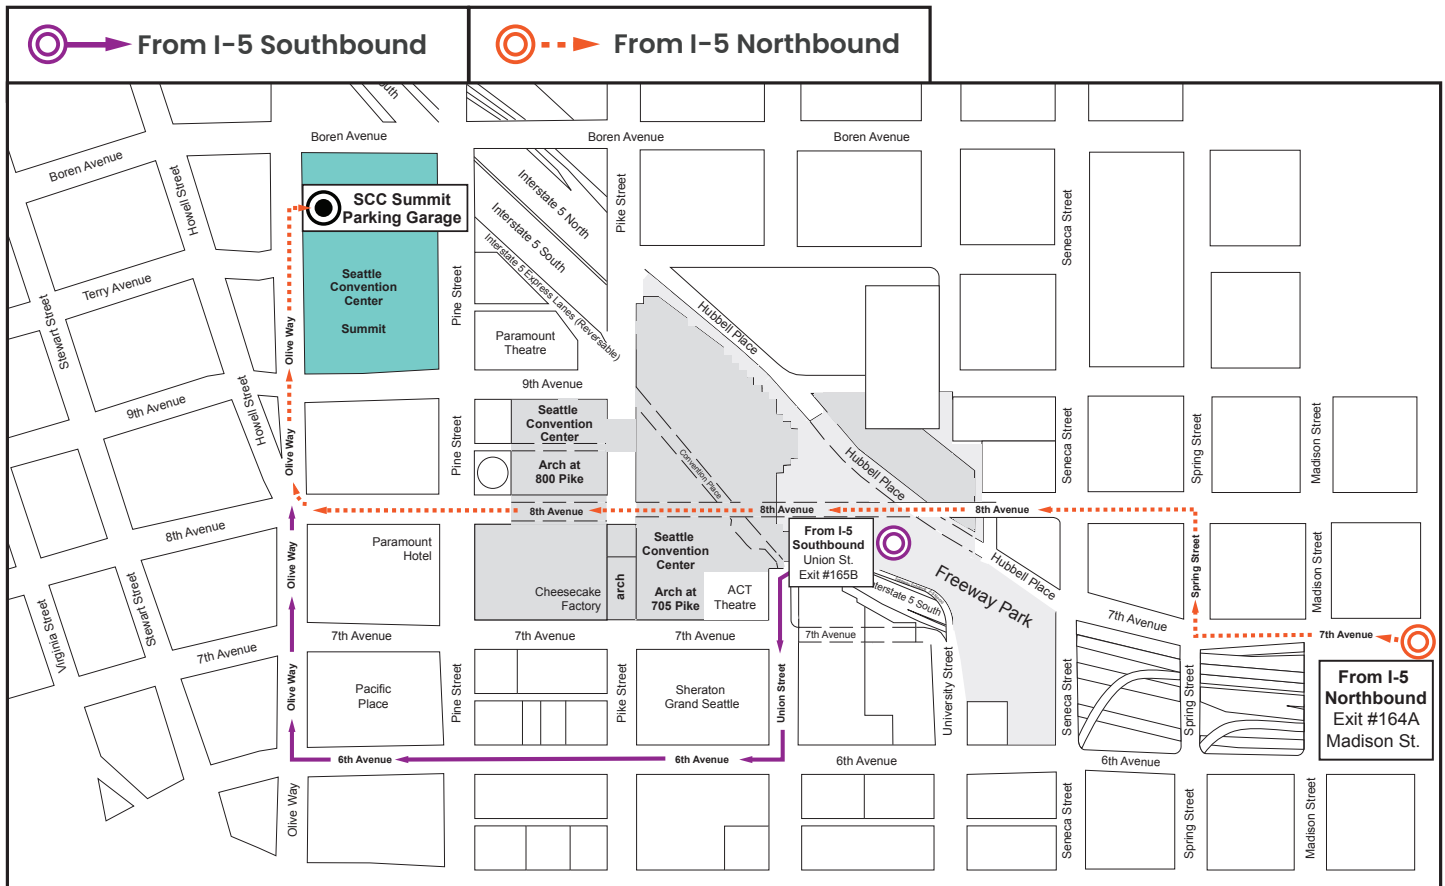

Parking Garage Information at Seattle Convention Center – Summit Building

Parking garage entrance: 1009 Olive Way, on Olive Way between 9th and Boren

Parking validation will be available for members upon check-in at the registration desk.