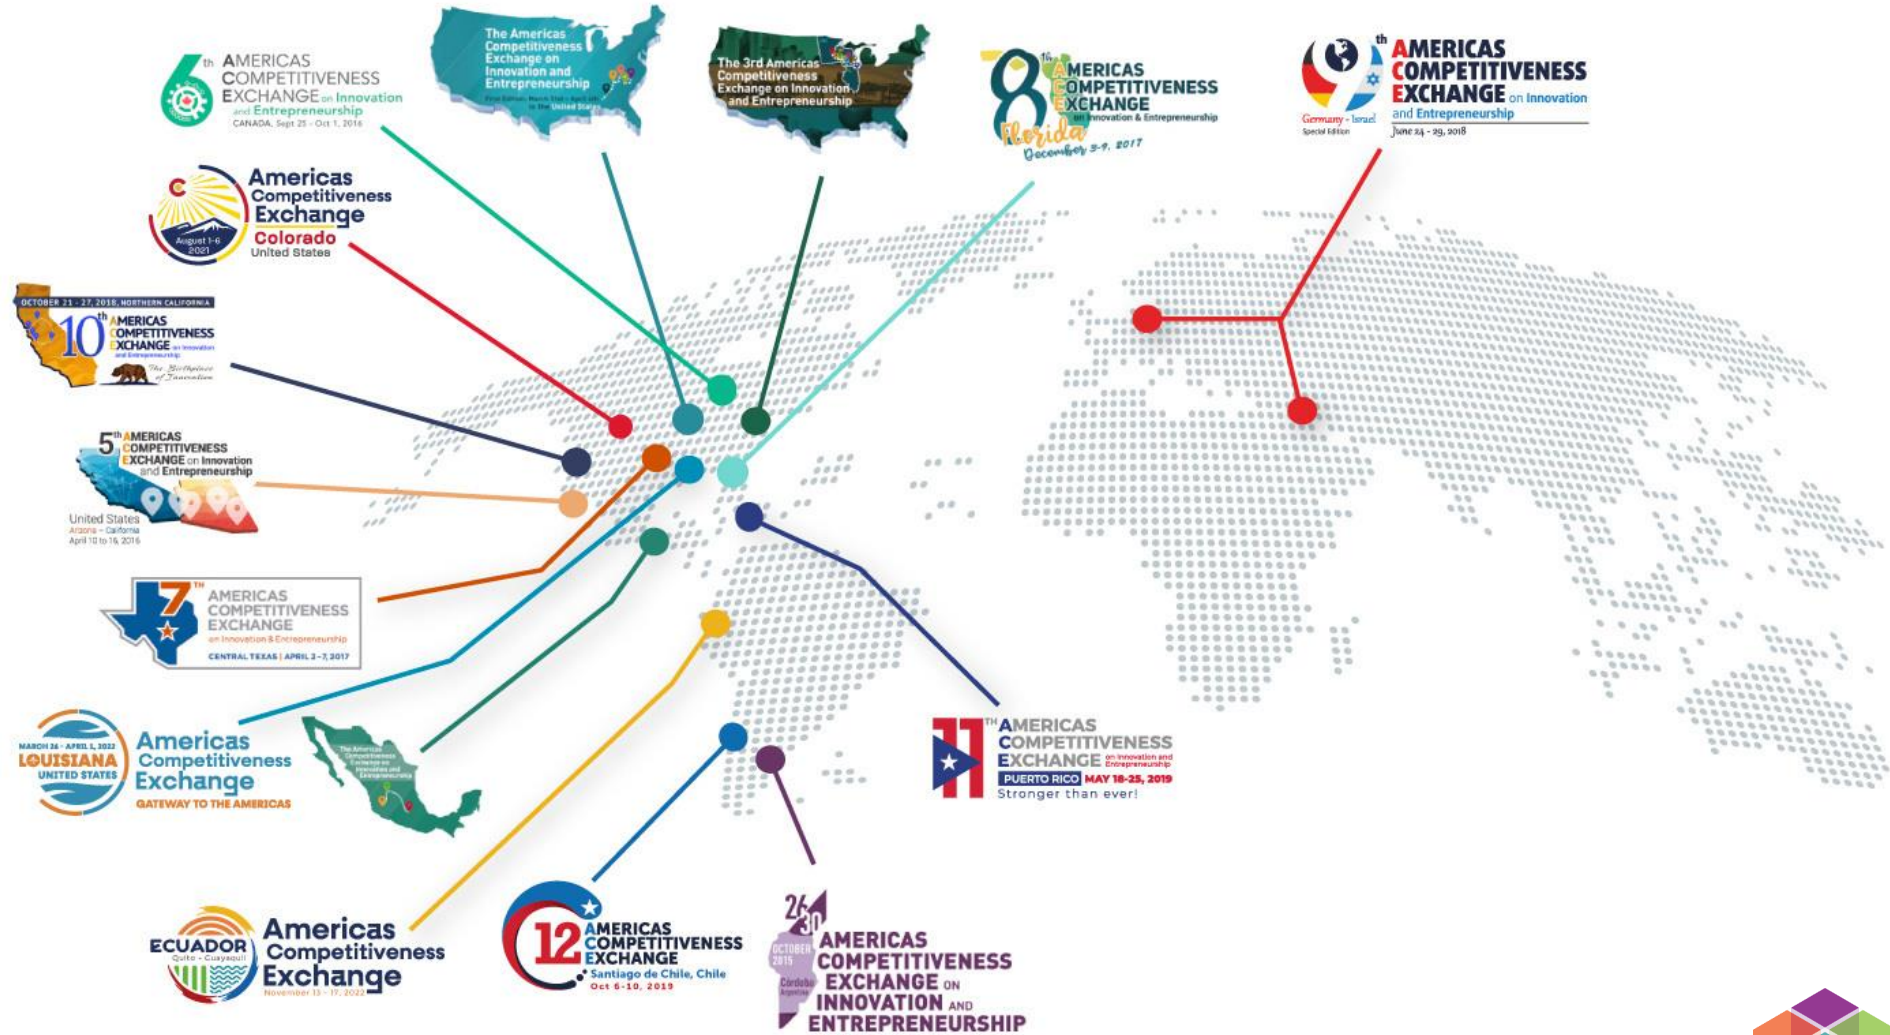

Greater Seattle Americas Competitiveness Exchange (ACE)

Economic Development District Board

June 7, 2023

Puget Sound Regional Council

Americas Competitiveness Exchange (ACE)

Created in 2014 by:

- U.S. Department of Commerce
- U.S. Department of State
- Organization of American States (OAS)

Designed to build cooperation networks throughout the Americas and beyond to promote economic development, innovation, and entrepreneurship efforts that promote sustainable and inclusive economic development and increased trade.

Americas Competitiveness Exchange (ACE)

ACEs held in Spring and Fall

Greater Seattle ACE was the 16th since 2014

Greater Seattle ACE

Held May 14-19, 2023

58 Delegates from 20 Countries

30 locations

~90 local presenters/guides

Tuesday – Aviation Technical Services

Tuesday – Future of Flight

Wednesday – Joint Base Lewis-McChord

Wednesday – Port of Tacoma

Wednesday – Center for Urban Waters

Wednesday – University of Washington Tacoma