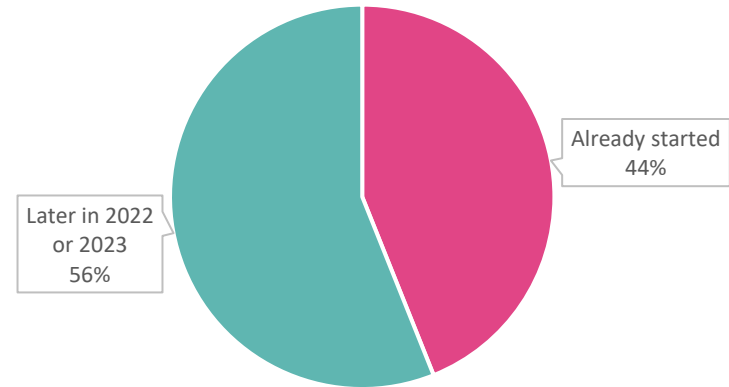

Survey Results

- 65 jurisdictions completed the survey
- Over 40% have already started the update process
- Key themes: engagement, housing, equity, climate

Upcoming Guidance & Resources

Forthcoming guidance on VISION 2050 focus areas: