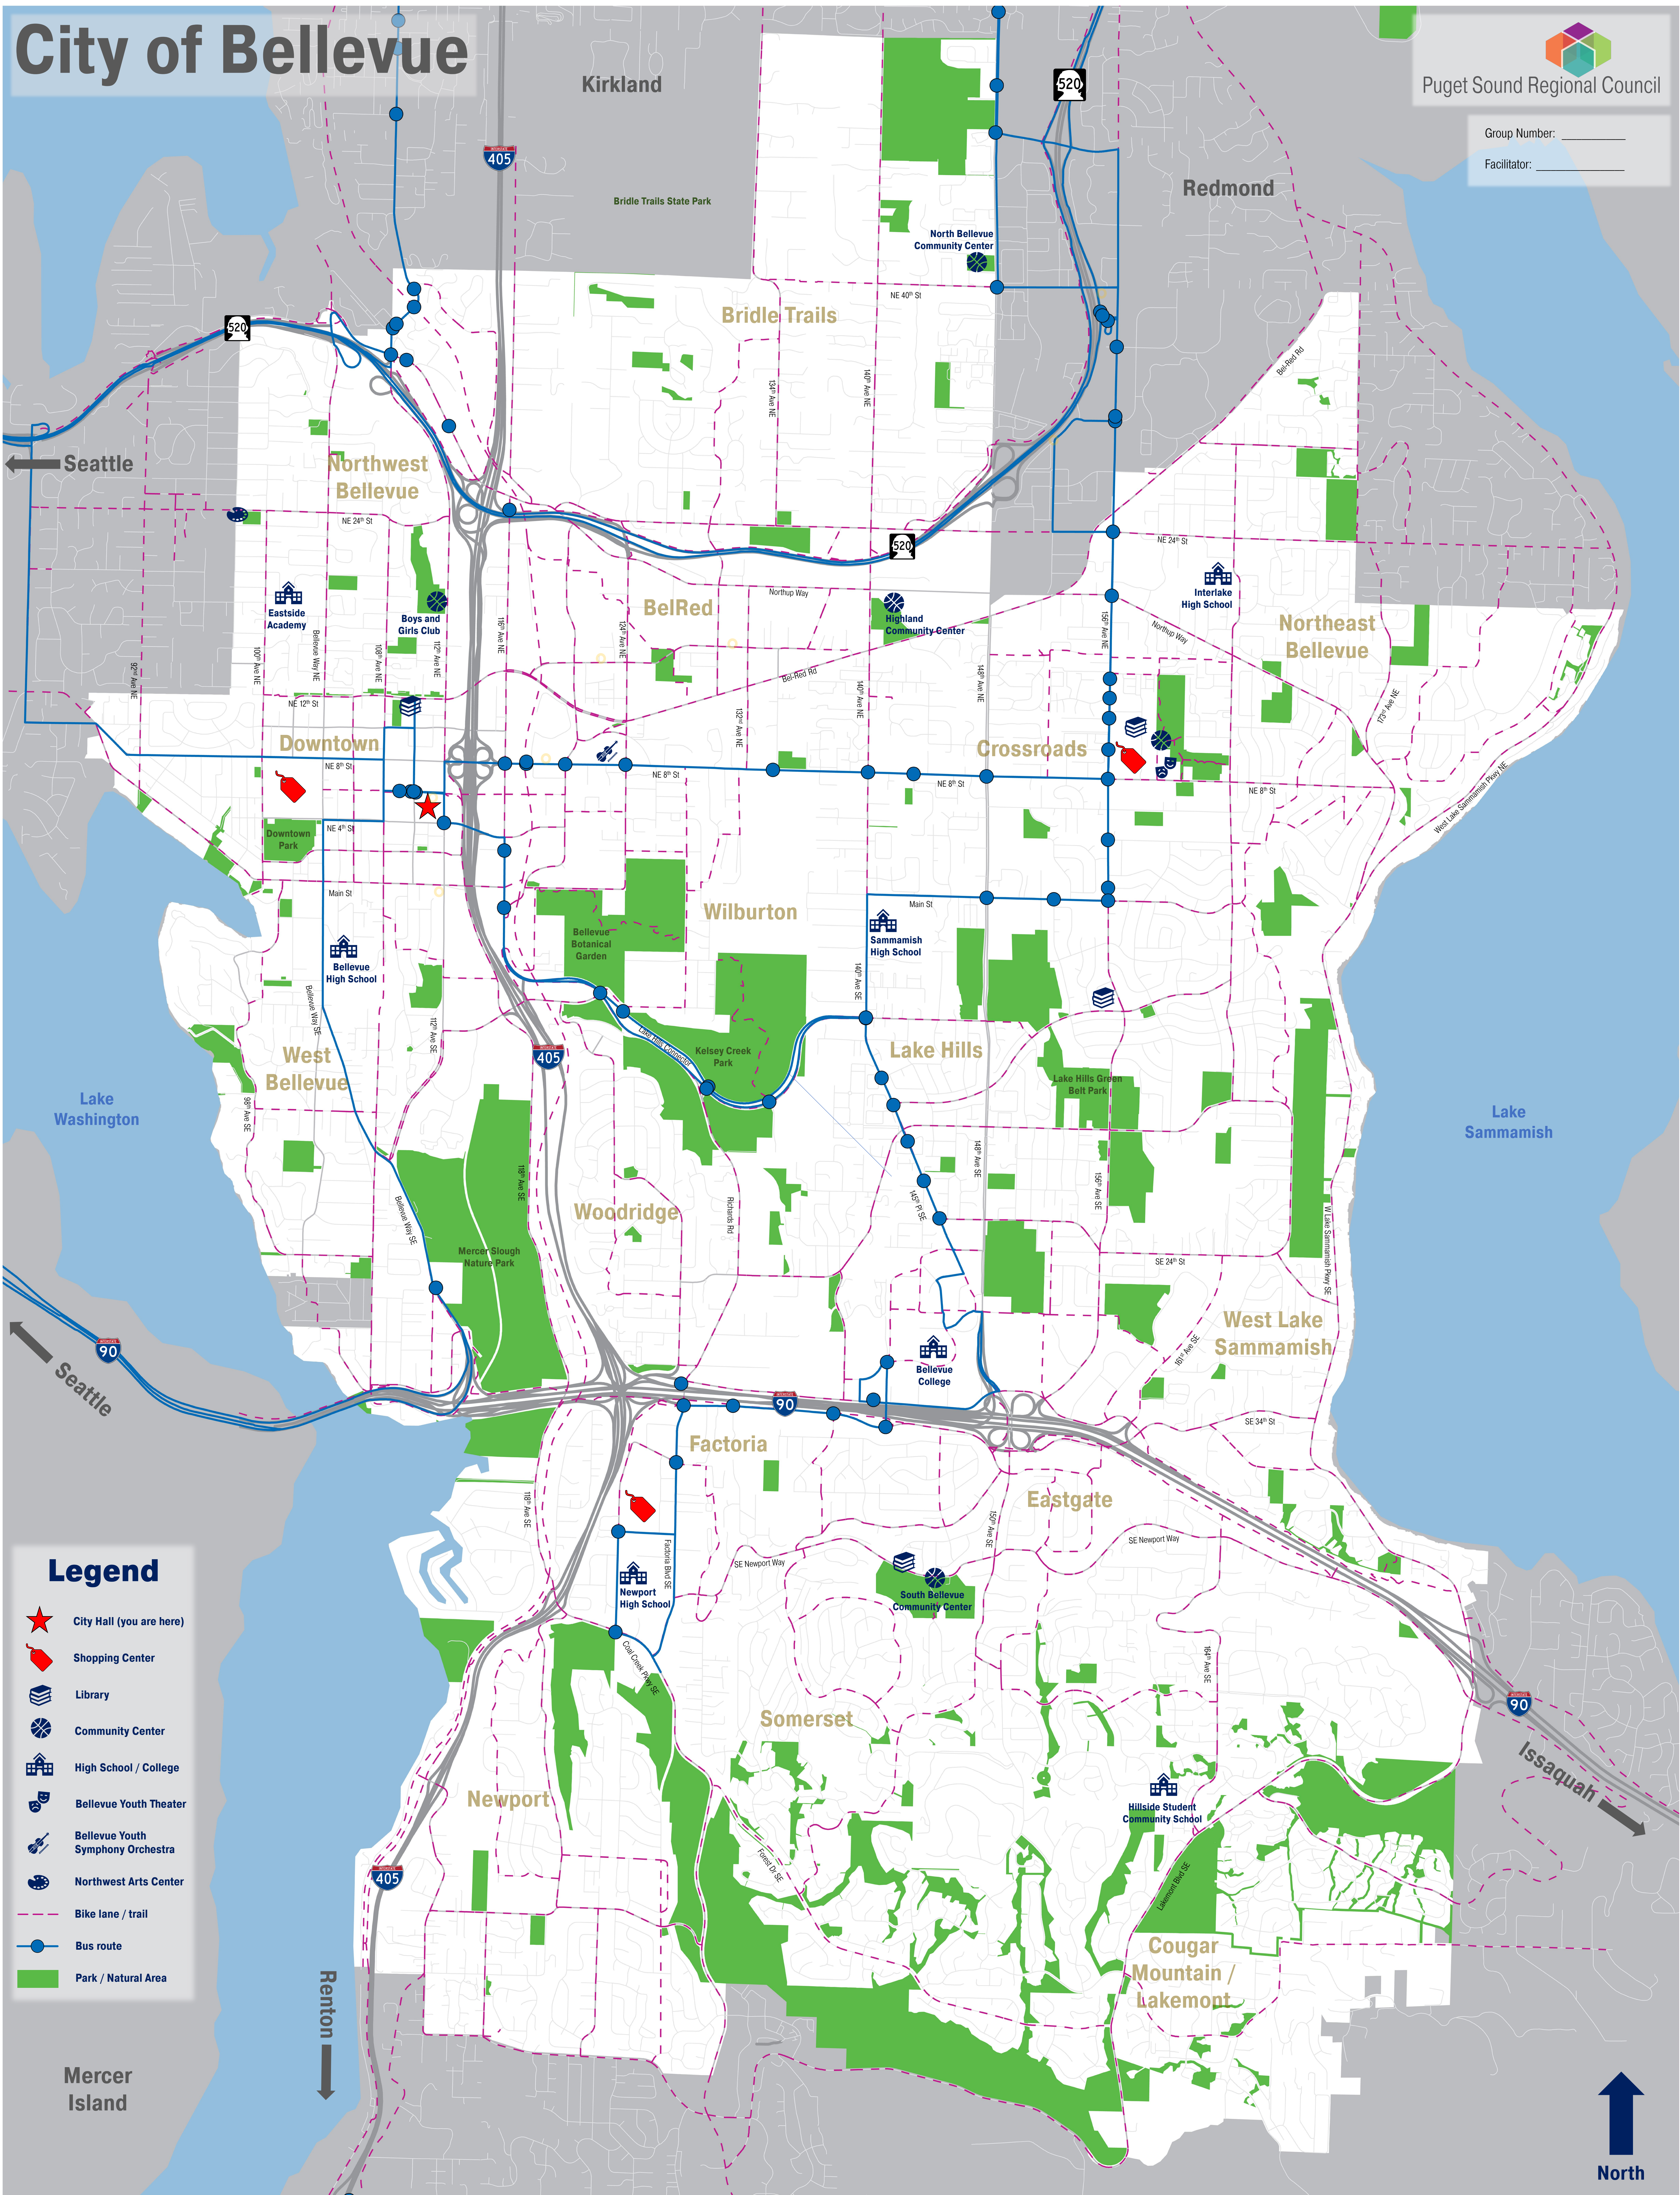

City of Bellevue

Puget Sound Regional Council

Group Number: _____

Facilitator: _____

Legend

- ★ City Hall (you are here)
- 🏠 Shopping Center
- 📖 Library
- 🏠 Community Center
- 🎓 High School / College
- 🎭 Bellevue Youth Theater
- 🎵 Bellevue Youth Symphony Orchestra
- 🌐 Northwest Arts Center
- Bike lane / trail
- Bus route
- 🌳 Park / Natural Area

Mercer Island

North